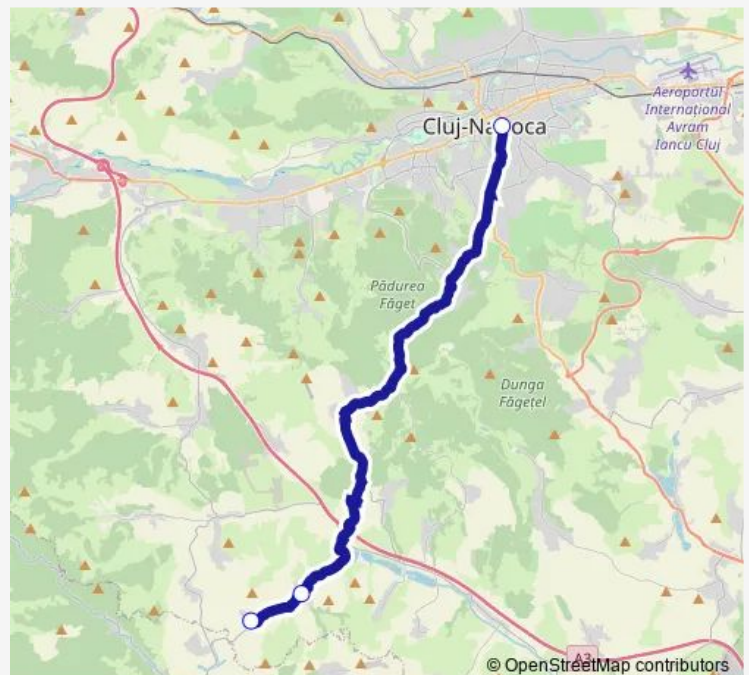

Posada — Filea de sus

Monday 05:40-16:15

Tuesday 05:40-16:15

Wednesday 05:40-16:15

Thursday 05:40-16:15

Friday 05:40-16:15

Saturday —

Sunday —

Route info

Direction: Posada

Stops: 3

Trip Duration: 0 hour 55 min

Direction

Filea de sus — Posada

3 stops

[Open route schedule](#)

Filea de sus

Filea de Jos Vest

Posada

Route schedule

Filea de sus — Posada

| | |
|-----------|-------------|
| Monday | 06:20-16:50 |
| Tuesday | 06:20-16:50 |
| Wednesday | 06:20-16:50 |
| Thursday | 06:20-16:50 |
| Friday | 06:20-16:50 |
| Saturday | — |
| Sunday | — |

Route info

Direction: Filea de sus

Stops: 3

Trip Duration: 0 hour 56 min

M18 Bus time schedules and route maps are available in an offline PDF at busmaps.com. Use the busmaps.com website to see live bus times, train schedule or subway schedule, and step-by-step directions for all public transit in Baisoara