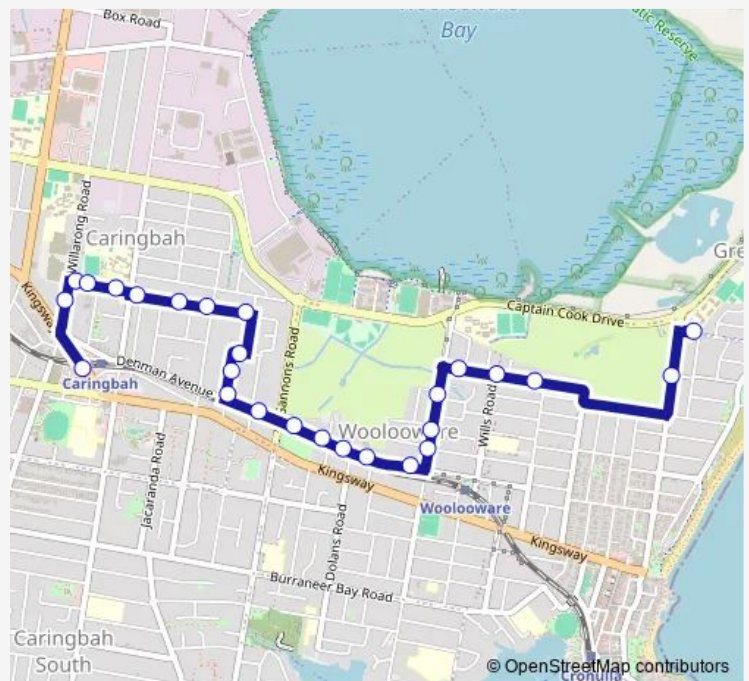

School Bus S372 Caringbah Station to Cronulla HS via Woolooware

[Go to website](#)

Direction

Kingsway Opp Caringbah Station — Cronulla High School, Bate Bay Rd

26 stops

[Open route schedule](#)

- Kingsway Opp Caringbah Station
- Willarong Rd Opp Dianella St
- North Caringbah Oval, Dianella St
- North Caringbah Oval, Dianella St
- Caringbah North Public School, Dianella St
- Taronga Pde Opp Glassop St
- Taronga Pde Opp Hebron Retirement Village
- Taronga Pde At Yathong Rd
- Taronga Pde At Irrubel Rd
- Burrawalla Rd Opp Irrubel Rd
- Nullaburra Rd After Burrawalla Rd
- Nullaburra Rd At Denman Av
- Denman Av After Wallumatta Rd
- Denman Av After Gannons Rd
- Denman Av At Harnleigh Av
- Denman Av Before Dolans Rd
- Denman Av After Dolans Rd
- Denman Av Before Woolooware Rd North
- Woolooware Rd North At Ambyne St
- Woolooware Rd North Opp Taywood St

Route schedule

Kingsway Opp Caringbah Station — Cronulla High School, Bate Bay Rd

Monday	08:25
Tuesday	08:25
Wednesday	08:25
Thursday	08:25
Friday	08:25
Saturday	—
Sunday	—

Route info

Direction: Kingsway Opp Caringbah Station

Stops: 26

Trip Duration: 0 hour 15 min

S372 — Caringbah Station to Cronulla HS via Woolooware

Woollooware Rd North At Amber Lane

Sturt Rd At Restormel St

Sturt Rd Opp Wills Rd

Sturt Rd Opp Franklin Rd

Cronulla Golf Course, Elouera Rd