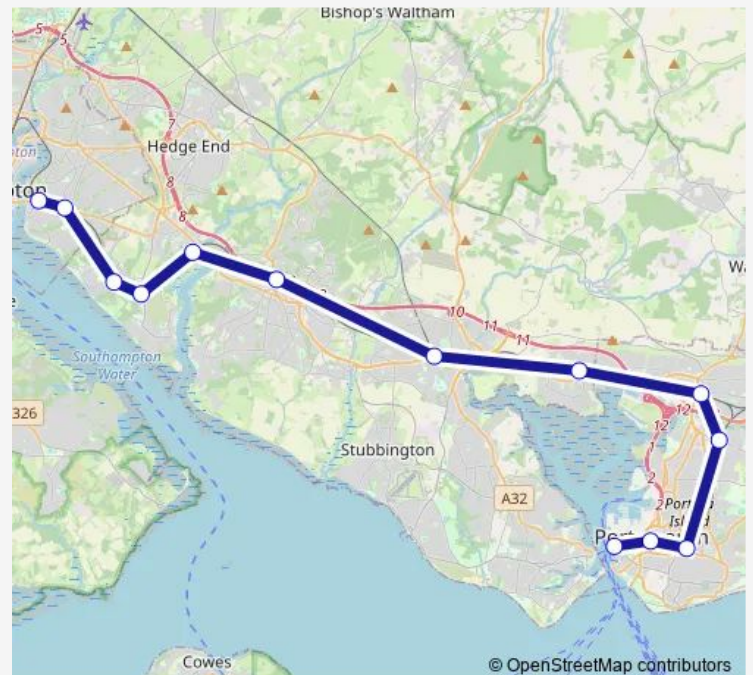

### Route schedule

Portsmouth Harbour — Woolston

Monday	—
Tuesday	—
Wednesday	—
Thursday	—
Friday	—
Saturday	—
Sunday	06:37

### Route info

Direction: Portsmouth Harbour

Stops: 13

Trip Duration: 0 hour 50 min

■ Sw:Pmh->Wls — SW train service from PMH to Wls

Sw:Pmh->Wls Rail time schedules and route maps are available in an offline PDF at [busmaps.com](https://busmaps.com). Use the [busmaps.com](https://busmaps.com) website to see live bus times, train schedule or subway schedule, and step-by-step directions for all public transit in Portsmouth