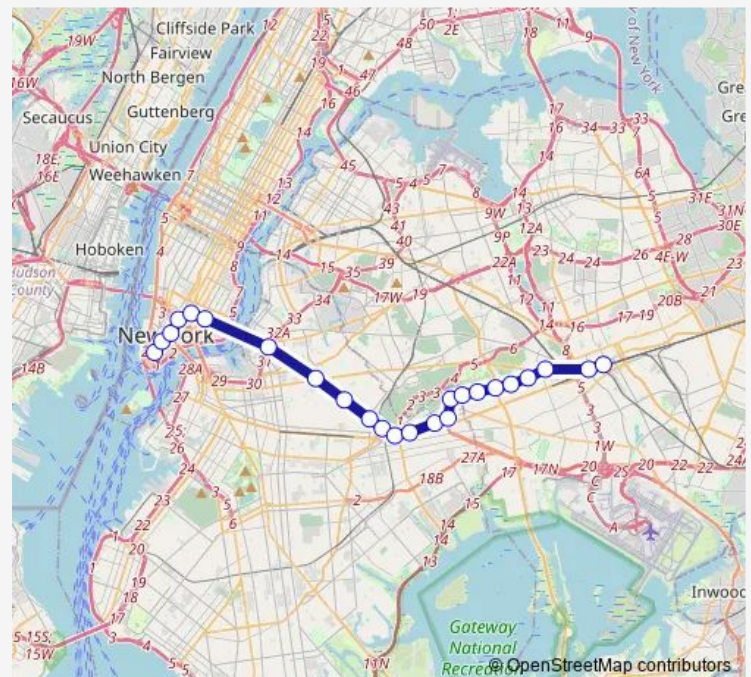

Woodhaven Blvd

104 St

111 St

Route schedule

Broad St — Jamaica Center-Parsons/Archer

Monday 16:55-17:46

Tuesday 16:55-17:46

Wednesday 16:55-17:46

Thursday 16:55-17:46

Friday 16:55-17:46

Saturday —

Sunday —

Route info

Direction: Broad St

Stops: 24

Trip Duration: 0 hour 51 min

Z — Nassau St Express

121 St

Sutphin Blvd-Archer Av-JFK Airport

Jamaica Center-Parsons/Archer

Direction

Jamaica Center-Parsons/Archer — Broad St

24 stops

[Open route schedule](#)

Route schedule

Jamaica Center-Parsons/Archer — Broad St

Monday 07:21-08:12

Tuesday 07:21-08:12

Wednesday 07:21-08:12

Thursday 07:21-08:12

Friday 07:21-08:12

Saturday —