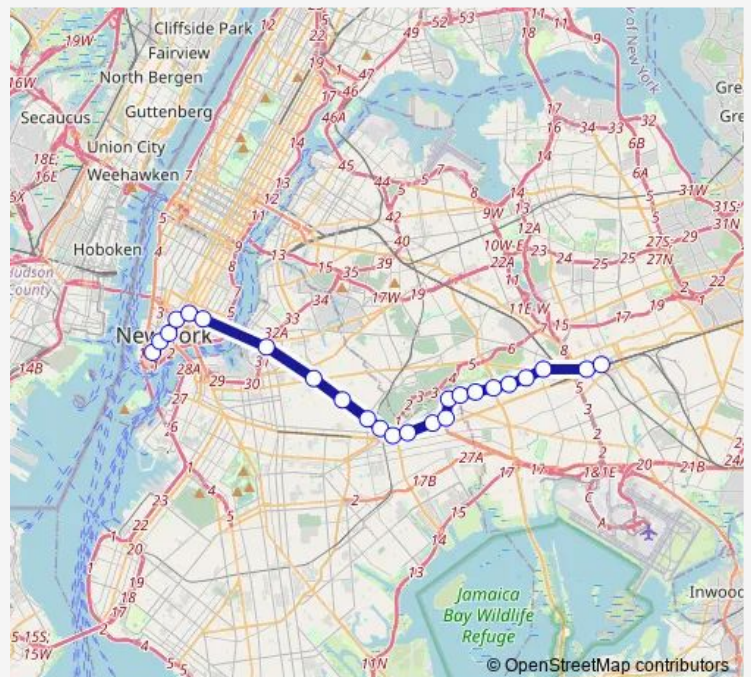

Woodhaven Blvd

104 St

111 St

Route schedule

Broad St — Jamaica Center-Parsons/Archer

Monday 16:55-17:46

Tuesday 16:55-17:46

Wednesday 16:55-17:46

Thursday 16:55-17:46

Friday 16:55-17:46

Saturday —

Sunday —

Route info

Direction: Broad St

Stops: 24

Trip Duration: 0 hour 50 min

Z — Nassau St Express

121 St

Sutphin Blvd-Archer Av-JFK Airport

Jamaica Center-Parsons/Archer

Direction

Jamaica Center-Parsons/Archer — Broad St

24 stops

[Open route schedule](#)

Route schedule

Jamaica Center-Parsons/Archer — Broad St

Monday 07:21-08:12

Tuesday 07:21-08:12

Wednesday 07:21-08:12

Thursday 07:21-08:12

Friday 07:21-08:12

Saturday —