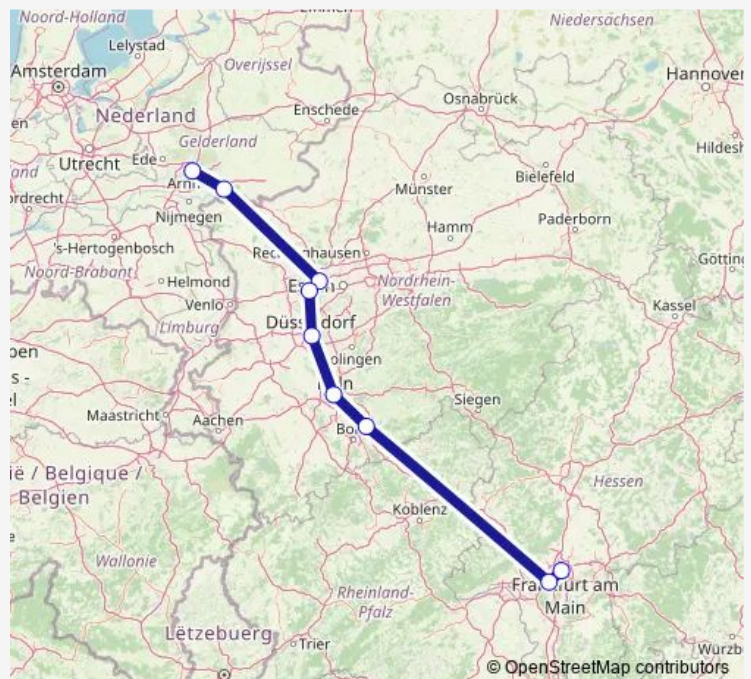

Venlo(Gr)

's-Hertogenbosch

### Route schedule

Frankfurt (Main) Hauptbahnhof — 's-Hertogenbosch

Monday 13:27

Tuesday 13:27

Wednesday 13:27

Thursday 13:27

Friday 13:27

Saturday 13:27

### Route info

Direction: Frankfurt (Main) Hauptbahnhof

Stops: 6

Trip Duration: 3 hour 24 min