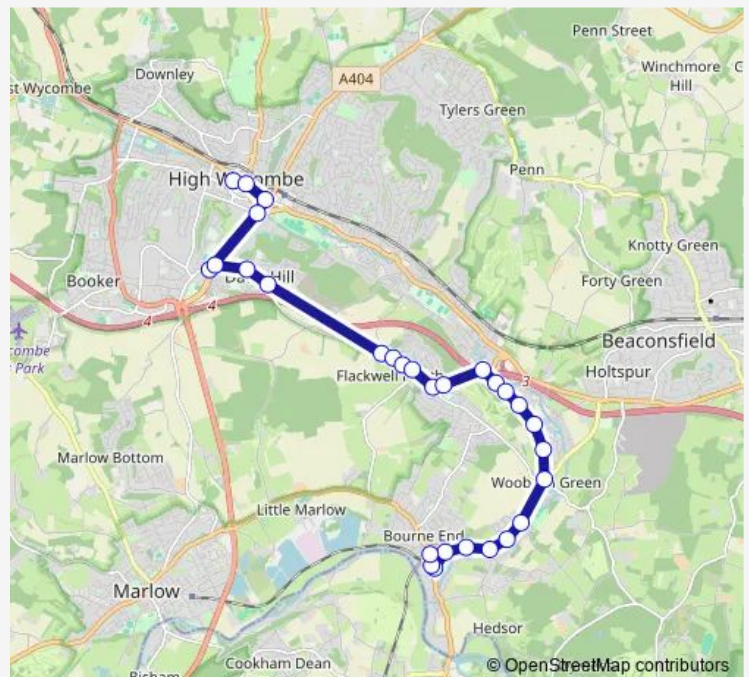

Thursday 15:40

Friday 15:40

Saturday —

Sunday —

Route info

Direction: High Wycombe Busstn

Stops: 29

Trip Duration: 0 hour 55 min

■ 36S — High Wycombe - Bourne End

Town Lane

Cemetery

Brookbank

Cores End

Furlong Road

Post Office

St Mark's Church

Railway Station

Direction

Railway Station — High Wycombe Busstn

25 stops

[Open route schedule](#)

Railway Station

New Road

Cores End

Monday 07:40

Tuesday 07:40

Wednesday 07:40

Thursday 07:40

Friday 07:40

Saturday —

Sunday —

Route info