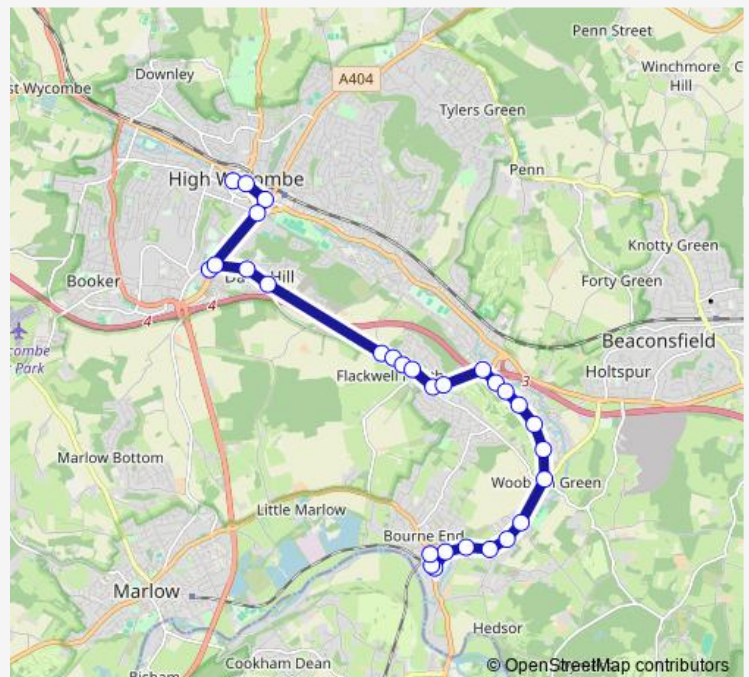

Thursday 07:40

Friday 07:40

Saturday —

Sunday —

Route info

Direction: Railway Station

Stops: 25

Trip Duration: 1 hour 5 min

■ 36S — High Wycombe - Flackwell Heath - Bourne End **BusMaps**

Town Hall

High Street

Oxford Street

High Wycombe Busstn

Direction

Railway Station — High Wycombe Busstn

26 stops

[Open route schedule](#)

Railway Station

New Road

Cores End

Brookbank

Cemetery

Town Lane

The Red Lion PH

Friday 07:40

Saturday —

Sunday —

Route info

Direction: Railway Station

Stops: 26

Trip Duration: 1 hour 5 min

Direction