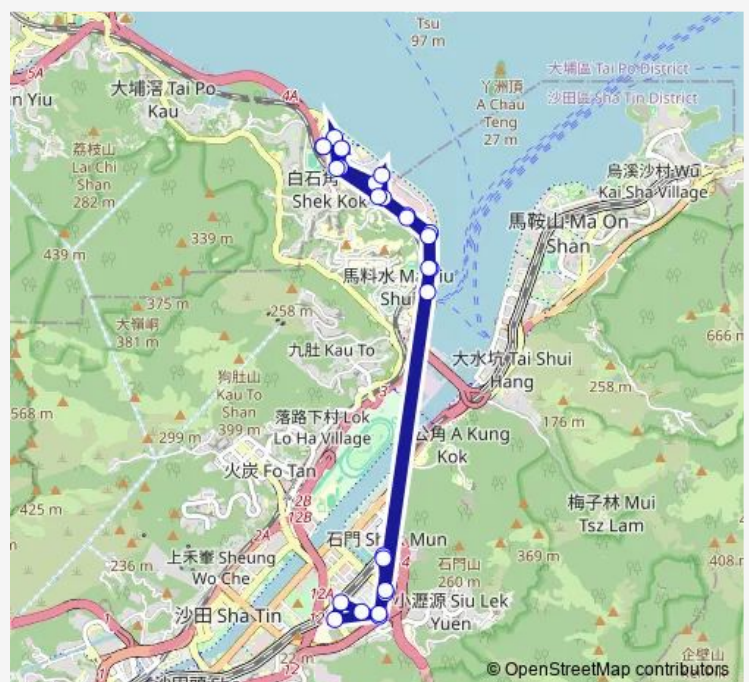

PAK SHEK KOK PUBLIC TRANSPORT TERMINUS —
PAK SHEK KOK PUBLIC TRANSPORT TERMINUS

Monday	08:00
Tuesday	08:00
Wednesday	08:00
Thursday	08:00
Friday	08:00
Saturday	—
Sunday	—

Route info

Direction: PAK SHEK KOK PUBLIC TRANSPORT TER-
MINUS

Stops: 27

Trip Duration: 0 hour 31 min

806M — PAK Shek KOK - Shek MUN (Circular) (Short Working Service)

SHA TIN WAI ROAD OPPOSITE EVER GAIN BUILDING

NGAU PEI SHA STREET, OUTSIDE YU CHUI COURT

CHAP WAI KON STREET, OUTSIDE PRIMA VIL-
LA|CHAP WAI KON STREET, OPPOSITE CITY ONE
STATION

NGAN SHING STREET OUTSIDE ST. ROSE OF LIMA'S
COLLEGE

SHA TIN WAI ROAD OUTSIDE EVER GAIN BUILDING

SCIENCE PARK ROAD OPPOSITE THE CHINESE
UNIVERSITY OF HONG KONG WATER SPORTS
CENTRE|SCIENCE PARK ROAD, OPPOSITE WATER
SPORTS CENTRE