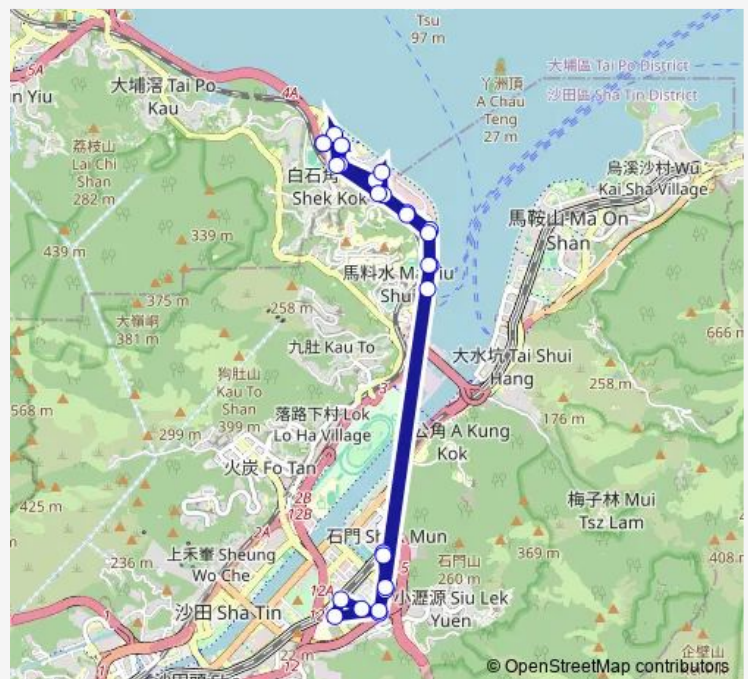

Ngau PEI SHA Street, Outside YU Chui Court

Route schedule

PAK Shek KOK Public Transport Terminus — PAK Shek KOK Public Transport Terminus

Monday	08:00
Tuesday	08:00
Wednesday	08:00
Thursday	08:00
Friday	08:00
Saturday	—
Sunday	—

Route info

Direction: PAK Shek KOK Public Transport Terminus

Stops: 27

Trip Duration: 0 hour 31 min

806m — PAK Shek KOK - Shek MUN (Circular) (Short Working Service)

Chap WAI KON Street, Opposite City ONE Station|Chap WAI KON Street, Outside Prima Villa

Ngan Shing Street Outside ST. Rose OF Lima'S College

SHA TIN WAI Road Outside Ever Gain Building

Science Park Road Opposite THE Chinese University OF Hong Kong Water Sports Centre|Science Park Road, Opposite Water Sports Centre