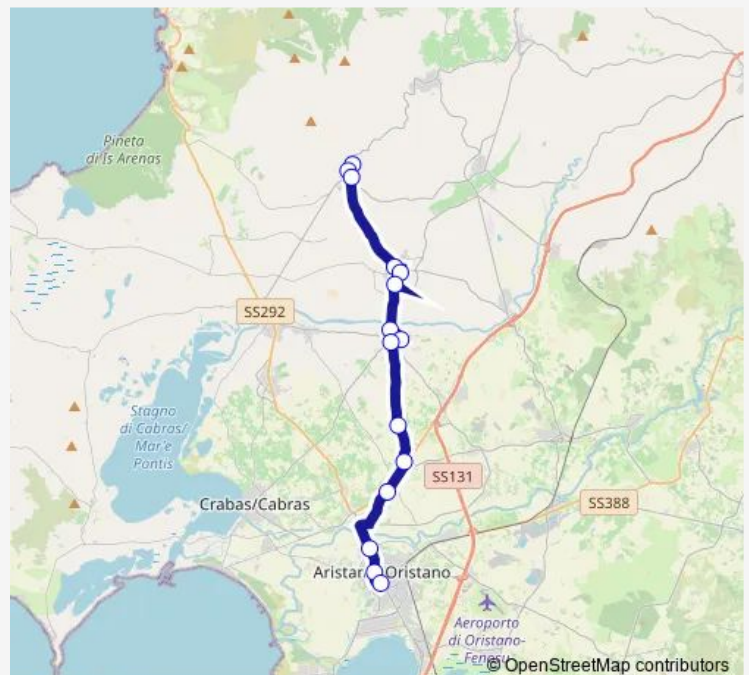

Monday 07:22-18:42

Tuesday 07:22-18:42

Wednesday 07:22-18:42

Thursday 07:22-18:42

Friday 07:22-18:42

Saturday 07:22-18:42

Sunday —

Route info

Direction: Narbolia VIA Umberto I 122

Stops: 15

Trip Duration: 0 hour 29 min

Direction

Oristano Stazione Arst — Narbolia VIA Umberto I 122

15 stops

[Open route schedule](#)

Oristano Stazione Arst