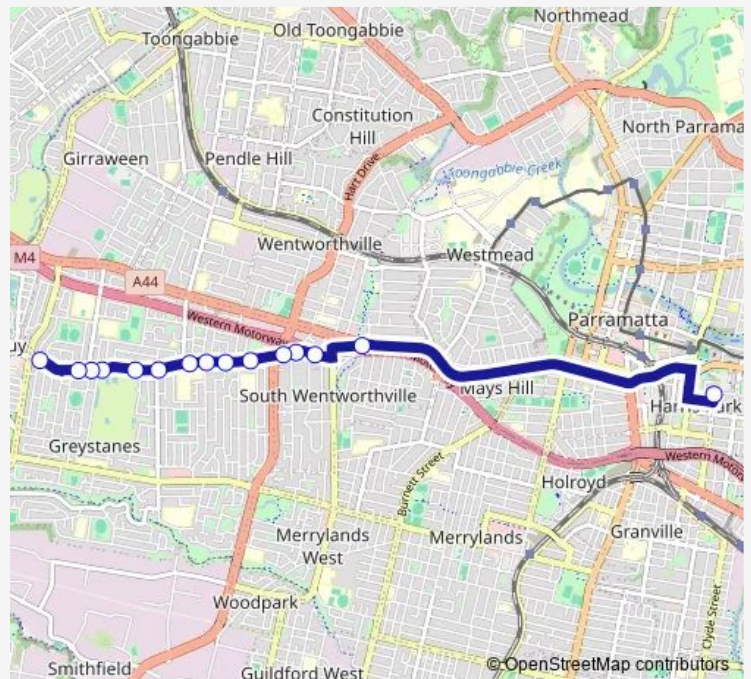

School Bus 7508 Maronite College of the Holy Family to Greystanes

[Go to website](#)

Direction

Maronite College Of The Holy Family, Good St — Old Prospect Rd Opp Grafton St

15 stops

[Open route schedule](#)

Route schedule

Maronite College Of The Holy Family, Good St — Old Prospect Rd Opp Grafton St

Monday	15:38
Tuesday	15:38
Wednesday	15:38
Thursday	15:38
Friday	15:38
Saturday	—
Sunday	—

Route info

Direction: Maronite College Of The Holy Family, Good St

Stops: 15

Trip Duration: 0 hour 26 min

7508 — Maronite College of the Holy Family to Greystanes

7508 School Bus time schedules and route maps are available in an offline PDF at busmaps.com. Use the busmaps.com website to see live bus times, train schedule or subway schedule, and step-by-step directions for all public transit in Parramatta