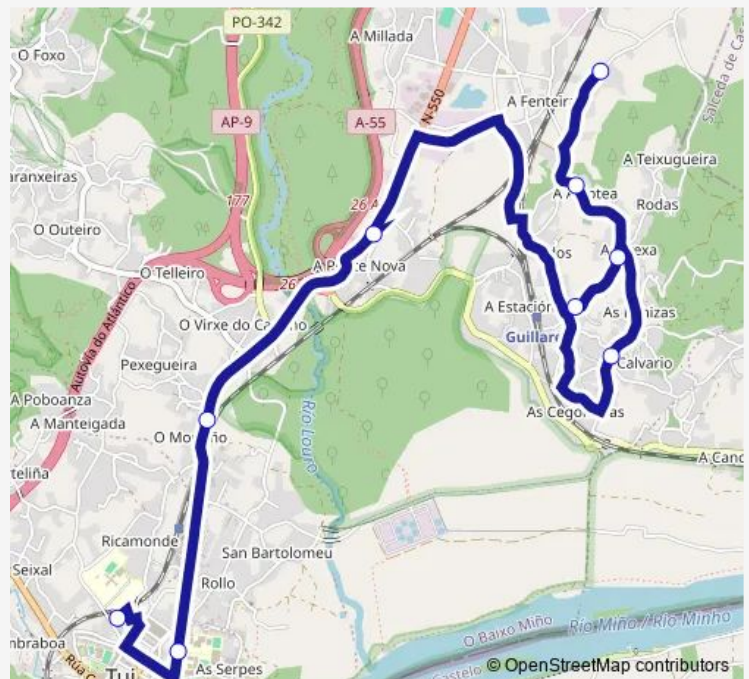

### Route info

Direction: Pombal

Stops: 9

Trip Duration: 0 hour 20 min

XG859005 — Mercado de Abastos-Pombal