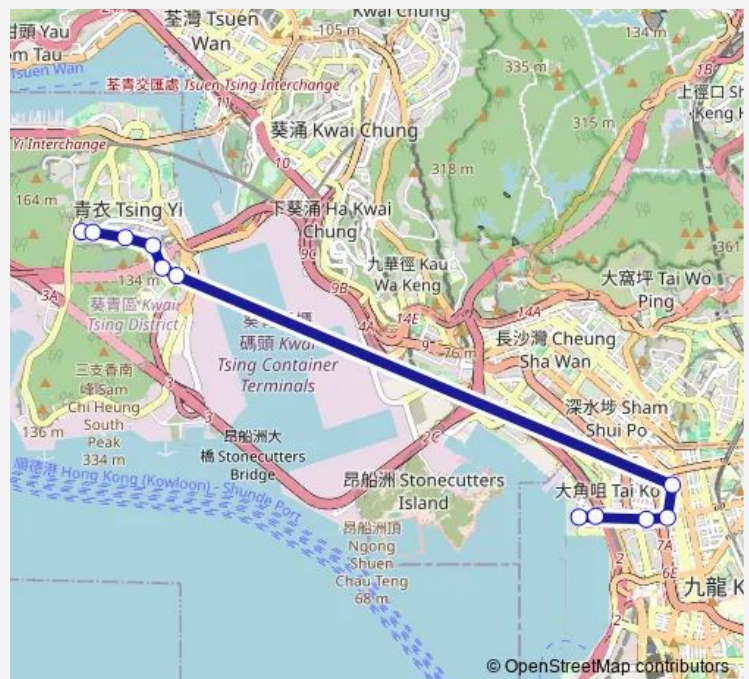

### Route schedule

[Kmb] Cheung Hong BUS Terminus — [Ctb] Island Harbourview [Kmb] Island Harbourview BUS Terminus

Monday	06:48
Tuesday	06:48
Wednesday	06:48
Thursday	06:48
Friday	06:48
Saturday	06:48-08:34
Sunday	—

### Route info

Direction: [Kmb] Cheung Hong BUS Terminus

Stops: 11

Trip Duration: 0 hour 32 min

■ 43C — Tsing Yi (Cheung Hong Estate) - Island Harbourview

43C Bus time schedules and route maps are available in an offline PDF at [busmaps.com](https://busmaps.com). Use the [busmaps.com](https://busmaps.com) website to see live bus times, train schedule or subway schedule, and step-by-step directions for all public transit in Tsuen Wan