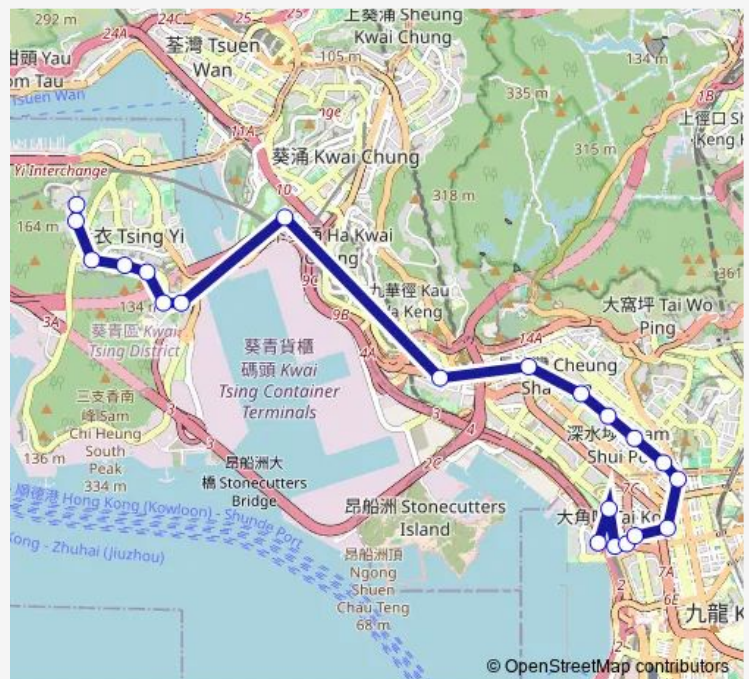

[Kmb] Tonkin Street Cheung SHA Wan

[Ctb] Cheung SHA WAN Path, Cheung SHA WAN Road[[Kmb] Cheung SHA WAN Path

Route schedule

[Ctb] Island Harbourview[[Kmb] Island Harbourview BUS Terminus — [Kmb] Cheung Hang BUS Terminus

Monday	17:00-18:00
Tuesday	17:00-18:00
Wednesday	17:00-18:00
Thursday	17:00-18:00
Friday	17:00-18:00
Saturday	17:00
Sunday	—

Route info

Direction: [Ctb] Island Harbourview[[Kmb] Island Harbourview BUS Terminus

Stops: 21

Trip Duration: 0 hour 49 min

■ 43c — Island Harbourview - Tsing Yi (Cheung Hang Estate)

[Kmb] MEI FOO Bbi

[Kmb] Kwai Tsing Interchange

[Kmb+Ctb] Ching TAO House Cheung Ching
Est./
Ching TAO House Cheung Ching Estate, Ts-
ing YI Road[[Kmb] Ching TAO House Cheung Ching
Est.][Lwb] Ching TAO House Cheung Ching Est.