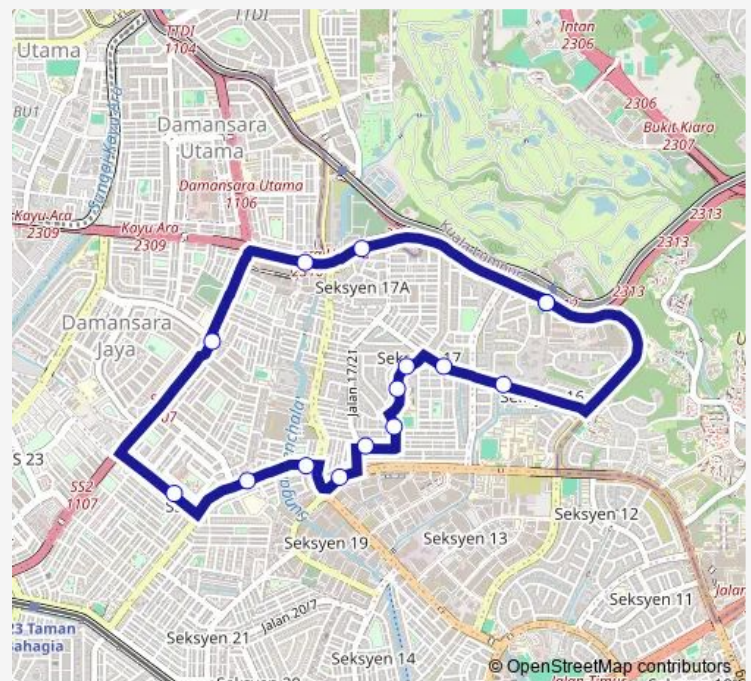

Bus T816

[Go to website](#)

Direction

MRT Phileo Damansara Pintu A — MRT Phileo Damansara Pintu A

15 stops

[Open route schedule](#)

MRT Phileo Damansara Pintu A

KG Seri Damansara

Damansara Intan

Bomba Ss2

Pusat Perniagaan SS2 (Selatan)

Jejantas SS2/24 (Utara)

Komersial Ss19/8

Hotel Lisa DE Inn

Pasar Seksyen 17

Padang SRK SRI Damai

(M1) Happy Mansion Apartment

Happy Apartment Gate A

Shell 17/22

Perumahan Seksyen 16

MRT Phileo Damansara Pintu A

Route schedule

MRT Phileo Damansara Pintu A — MRT Phileo Damansara Pintu A

Monday	06:00-23:30
Tuesday	06:00-23:30
Wednesday	06:00-23:30
Thursday	06:00-23:30
Friday	06:00-23:30
Saturday	06:00-23:30
Sunday	06:00-23:30

Route info

Direction: MRT Phileo Damansara Pintu A

Stops: 15

Trip Duration: 0 hour 20 min

T816

BusMaps

T816 Bus time schedules and route maps are available in an offline PDF at busmaps.com. Use the busmaps.com website to see live bus times, train schedule or subway schedule, and step-by-step directions for all public transit in Kuala Lumpur