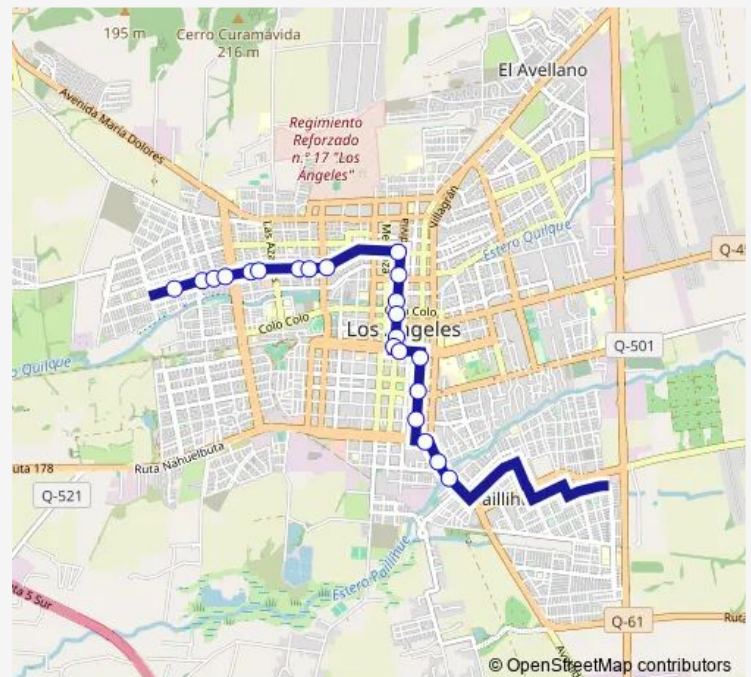

Direction

Galvarino / Poniente — Los Carrera / Edmundo Arellano

22 stops

[Open route schedule](#)

Galvarino / Poniente

Galvarino / Lago Villarrica

Galvarino / Laguna del Laja

Galvarino / Padre Hurtado

Valdivia / Lautaro

Valdivia / Ricardo Vicuna

Valdivia / Avenida Ricardo Vicuna Sur

Ricardo Vicuna / Bernado O Higgins

Freire / Bulnes

Freire / P. Lynch

Freire / Eleuterio Ramirez

Vicuna Mackenna / Los Carrera

Los Carrera / Maria Auxiliadora

Route schedule

Galvarino / Poniente — Los Carrera / Edmundo Arellano

Monday 07:45-20:00

Tuesday 07:45-20:00

Wednesday 07:45-20:00

Thursday 07:45-20:00

Friday 07:45-20:00

Saturday 07:45-20:00

Sunday 07:45-20:00

Route info

Direction: Galvarino / Poniente

Stops: 22

Trip Duration: 0 hour 16 min

C27v2_R — Paillihue

C27v2_R Bus time schedules and route maps are available in an offline PDF at busmaps.com. Use the busmaps.com website to see live bus times, train schedule or subway schedule, and step-by-step directions for all public transit in Los Angeles