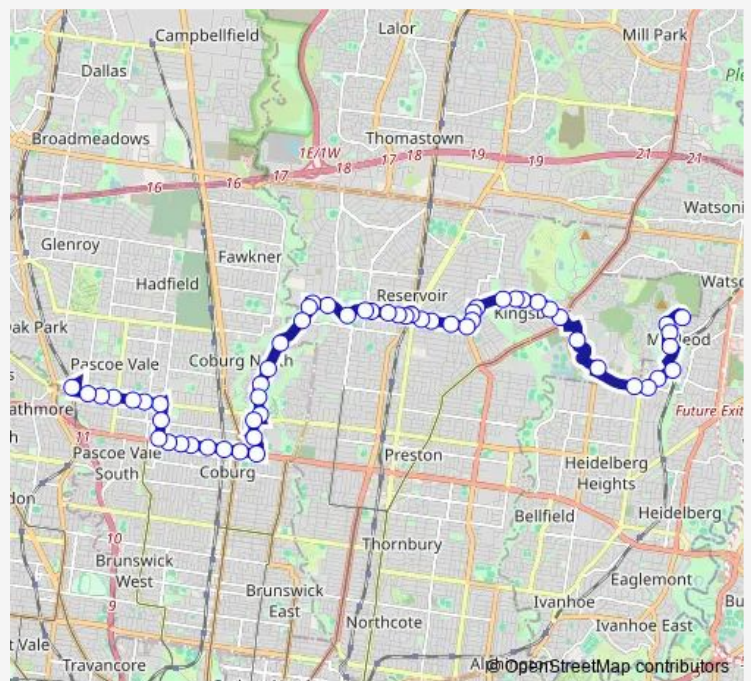

Carr St/Newlands Rd (Coburg North)

Route schedule

Pascoe Vale Station/Railway Pde (Pascoe Vale) — Dun-
 vegan Cres/Vincent St (Macleod)

Monday	06:16-06:37
Tuesday	06:16-06:37
Wednesday	06:16-06:37
Thursday	06:16-06:37
Friday	06:16-06:37
Saturday	—
Sunday	—

Route info

Direction: Pascoe Vale Station/Railway Pde (Pascoe Vale)

Stops: 56

Trip Duration: 1 hour 3 min

561 — Macleod - Pascoe Vale

Golf Rd/Newlands Rd (Coburg North)

105 Newlands Rd (Coburg North)

Norfolk Ct/Newlands Rd (Coburg North)

Henty St/Newlands Rd (Reservoir)

Kelverne St/Newlands Rd (Reservoir)

Newlands Rd/Edwardes St (Reservoir)

Pitt St/Edwardes St (Reservoir)

Gilbert Rd/Edwardes St (Reservoir)

Griffiths St/Edwardes St (Reservoir)

Direction: Dunvegan Cres/Vincent St (Macleod)

Stops: 57

Trip Duration: 1 hour 8 min

Reservoir Station/Edwardes St (Reservoir)

Olive St/Edwardes St (Reservoir)

Ashley St/Edwardes St (Reservoir)

Kelsby St/Edwardes St (Reservoir)