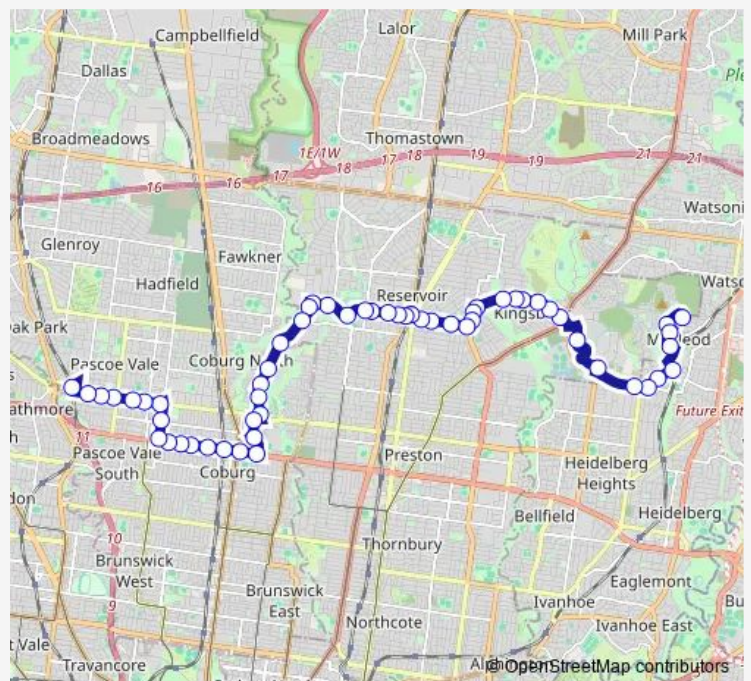

Carr St/Newlands Rd (Coburg North)

Route schedule

Pascoe Vale Station/Railway Pde (Pascoe Vale) — Dun-
 vegan Cres/Vincent St (Macleod)

Monday	06:16-06:37
Tuesday	06:16-06:37
Wednesday	06:16-06:37
Thursday	06:16-06:37
Friday	06:16-06:37
Saturday	—
Sunday	—

Route info

Direction: Pascoe Vale Station/Railway Pde (Pascoe Vale)

Stops: 56

Trip Duration: 1 hour 1 min

561 — Macleod - Pascoe Vale

Golf Rd/Newlands Rd (Coburg North)

105 Newlands Rd (Coburg North)

Norfolk Ct/Newlands Rd (Coburg North)

Henty St/Newlands Rd (Reservoir)

Kelverne St/Newlands Rd (Reservoir)

Newlands Rd/Edwardes St (Reservoir)

Pitt St/Edwardes St (Reservoir)

Gilbert Rd/Edwardes St (Reservoir)

Griffiths St/Edwardes St (Reservoir)

Direction: Dunvegan Cres/Vincent St (Macleod)

Stops: 57

Trip Duration: 1 hour 8 min

Reservoir Station/Edwardes St (Reservoir)

Olive St/Edwardes St (Reservoir)

Ashley St/Edwardes St (Reservoir)

Kelsby St/Edwardes St (Reservoir)