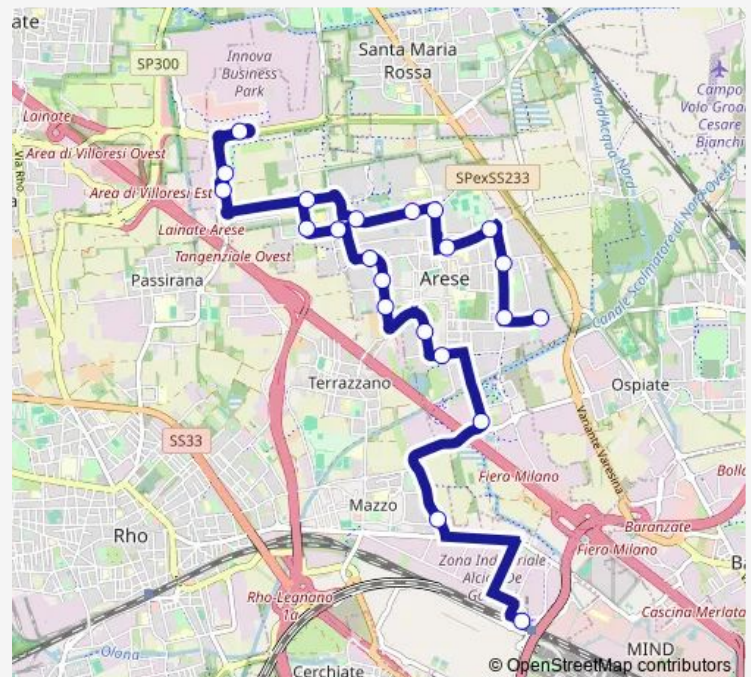

### Route schedule

Arese (V.Vismara) — Rho-Fiera M1

Monday	06:40-22:10
Tuesday	06:40-22:10
Wednesday	06:40-22:10
Thursday	06:40-22:10
Friday	06:40-22:10
Saturday	06:40-22:10
Sunday	10:00-17:00

### Route info

Direction: Arese (V.Vismara)

Stops: 22

Trip Duration: 3 hour 40 min

561 — rho fiera m1 - arese

## Direction

Rho-Fiera M1 — Arese (V.Vismara)

19 stops

[Open route schedule](#)

Rho-Fiera M1

Via Morandi

Via M.te Grappa Via Marconi (Arese)

Via Statuto Via Mattei (Arese)

## Route schedule

Rho-Fiera M1 — Arese (V.Vismara)

Monday	07:15-22:45
Tuesday	07:15-22:45
Wednesday	07:15-22:45
Thursday	07:15-22:45
Friday	07:15-22:45
Saturday	07:15-22:45
Sunday	10:40-17:40