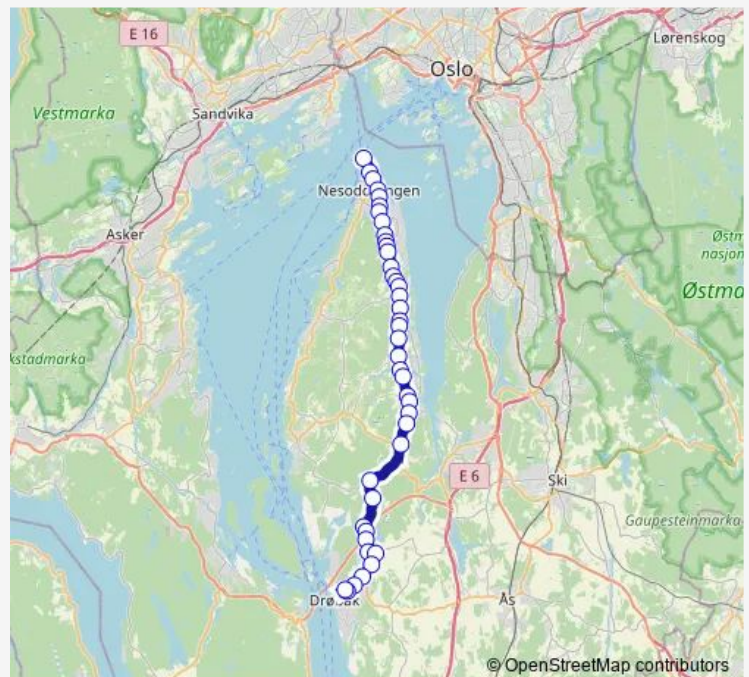

Direction

Nesoddtangen — Seiersten skole

41 stops

[Open route schedule](#)

Nesoddtangen

Tangen terrasse

Granholt

Oksval

Grøndahls vei

Dalsbergstien

Skoklefall kirke

Skoklefall gård

Berger stadion

Berger veiskille

Fjordvangen

Flateby

Sørby

Røer gård

Lovisenlund

Torget

Nesodden kirke

Rudsborg

Jaer gård

Jaer skole

Bjørgan

Route schedule

Nesoddtangen — Seiersten skole

Monday 06:28-17:58

Tuesday 06:28-17:58

Wednesday 06:28-17:58

Thursday 06:28-17:58

Friday 06:28-17:58

Saturday —

Sunday —

Route info

Direction: Nesoddtangen

Stops: 41

Trip Duration: 0 hour 43 min

561 — Drøbak - Nesoddtangen