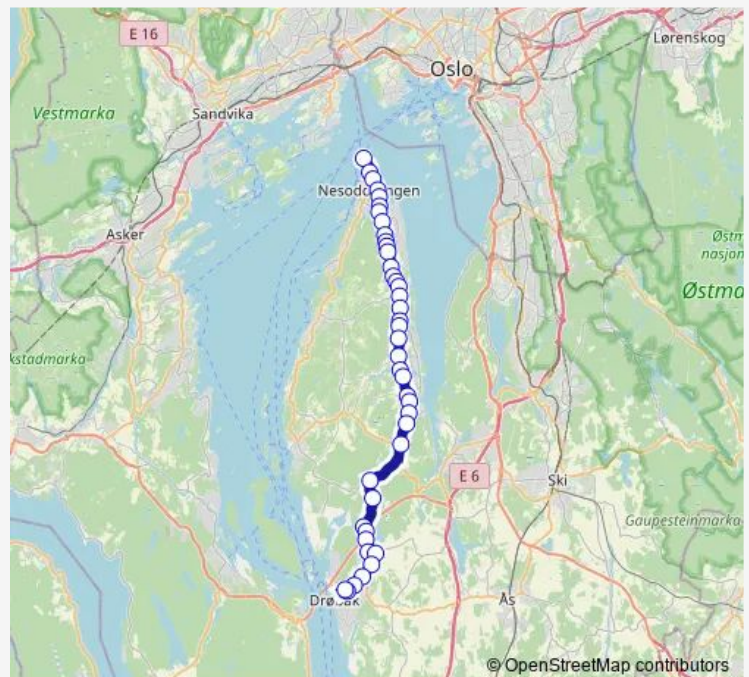

Direction

Nesoddtangen — Seiersten skole

41 stops

[Open route schedule](#)

Nesoddtangen

Tangen terrasse

Granholt

Oksval

Grøndahls vei

Dalsbergstien

Skoklefall kirke

Skoklefall gård

Berger stadion

Berger veiskille

Fjordvangen

Flateby

Sørby

Røer gård

Lovisenlund

Torget

Nesodden kirke

Rudsborg

Jaer gård

Jaer skole

Bjørgan

Route schedule

Nesoddtangen — Seiersten skole

Monday 06:28-17:58

Tuesday 06:28-17:58

Wednesday 06:28-17:58

Thursday 06:28-17:58

Friday 06:28-17:58

Saturday —

Sunday —

Route info

Direction: Nesoddtangen

Stops: 41

Trip Duration: 0 hour 43 min

561 — Drøbak - Nesoddtangen