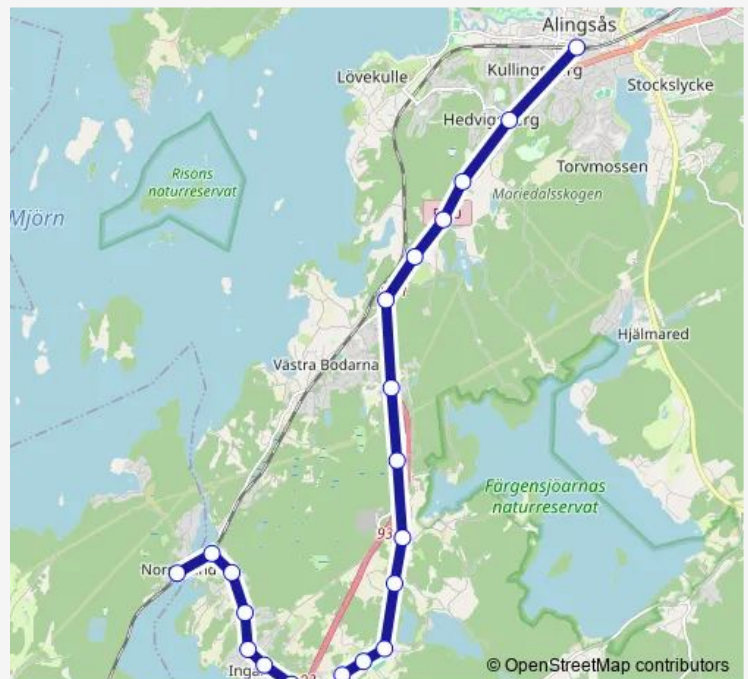

Route schedule

Ingared — Västra Bodarna E20

Monday 13:00

Tuesday 13:00

Wednesday 13:00

Thursday 13:00

Friday 13:00

Saturday —

Sunday —

Route info

Direction: Ingared

Stops: 11

Trip Duration: 0 hour 10 min

Direction

Norsesund station — Alingsås station

21 stops

[Open route schedule](#)

Norsesund station

Burmavägen

Bergabovägen

Framnäsvägen

Ingared skolgata

Ingared

Kärrbogärdevägen