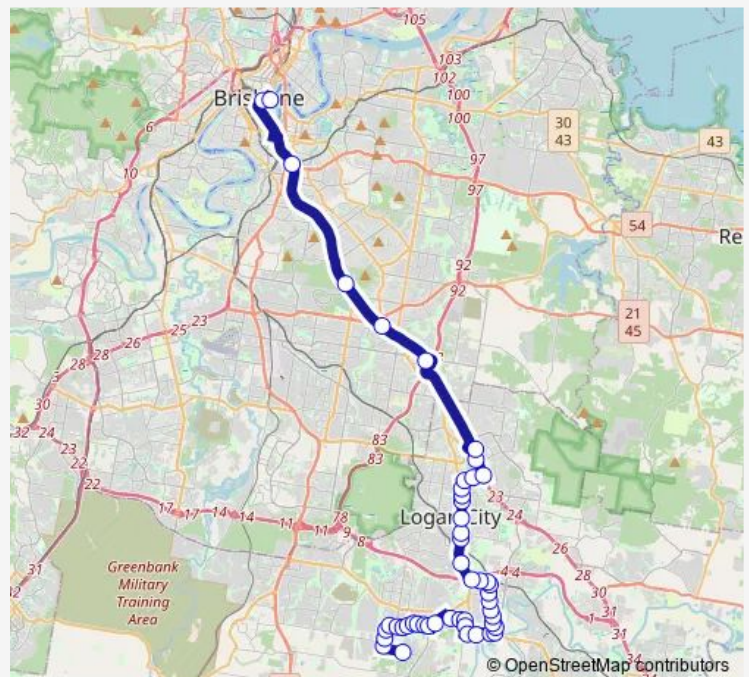

Kingston Rd at Market Square

Kingston Rd at Edith Street

Kingston Rd at Augustus Street

Kingston Rd at Gould Adams Park

Station Rd at Jellicoe Street

Route schedule

Elizabeth Street Stop 82 — Burnstead Rd at Wisdom Way

Monday 16:50-18:30

Tuesday 16:50-18:30

Wednesday 16:50-18:30

Thursday 16:50-18:30

Friday 16:50-18:30

Saturday —

Sunday —

Route info

Direction: Elizabeth Street Stop 82

Stops: 52

Trip Duration: 1 hour 10 min

561 — Brisbane City - Crestmead

Station Rd near Montecarlo Cl

Station Rd at Haig Road

Haig Rd at Omalley Street

Haig Rd at Sarah Street

Haig Rd at Webb Road

Haig Rd at Crestview Street

Haig Rd at Phie Street

Short St at Allora St

Allora St near Glenda St

Allora St at John St

Kingston Rd at Waterford West Primary

Beutel St at Tygum Road