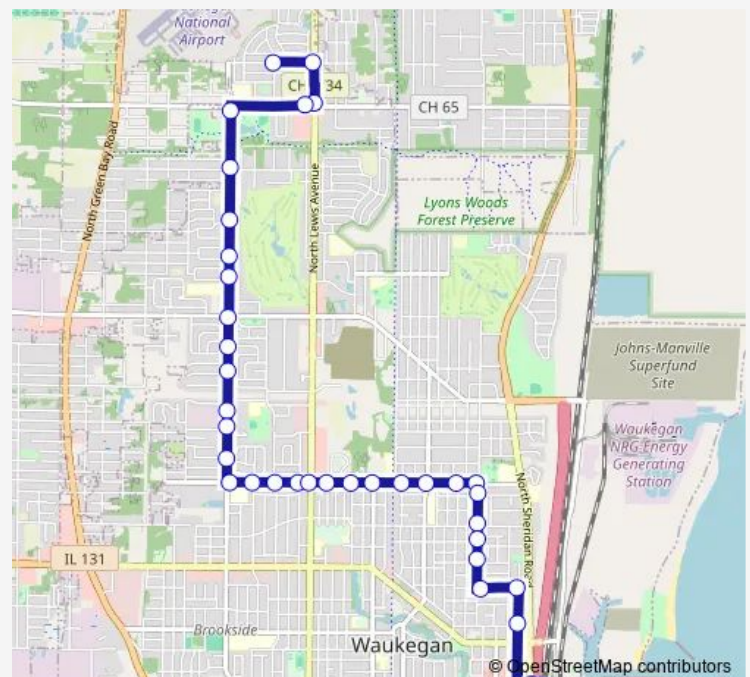

### Direction

Edgewood Rd & Newcastle Rd — Sheridan Rd & Washington St

36 stops

[Open route schedule](#)

Edgewood Rd & Newcastle Rd

Edgewood Rd & Lewis Ave

Lewis Ave & York House Rd

2002-2016 W York House Rd

### Route schedule

Edgewood Rd & Newcastle Rd — Sheridan Rd & Washington St

Monday 06:30-17:48

Tuesday 06:30-17:48

Wednesday 06:30-17:48

Thursday 06:30-17:48

Friday 06:30-17:48

Saturday 09:34-17:29

### Route info

Direction: Edgewood Rd & Newcastle Rd

Stops: 36

Trip Duration: 0 hour 22 min

561 — Castlecrest via McAree

Glen Flora Ave & New York St

Glen Flora Ave & Butrick St

Glen Flora Ave & Linden Ave

## Route info

Direction: Sheridan Rd & Washington St

Stops: 33

Trip Duration: 0 hour 20 min

McAree Rd & Dakota Rd

McAree Rd & Sunset Ave

McAree Rd & Bonnie Brook Ln (S)

McAree Rd & Dana Ave