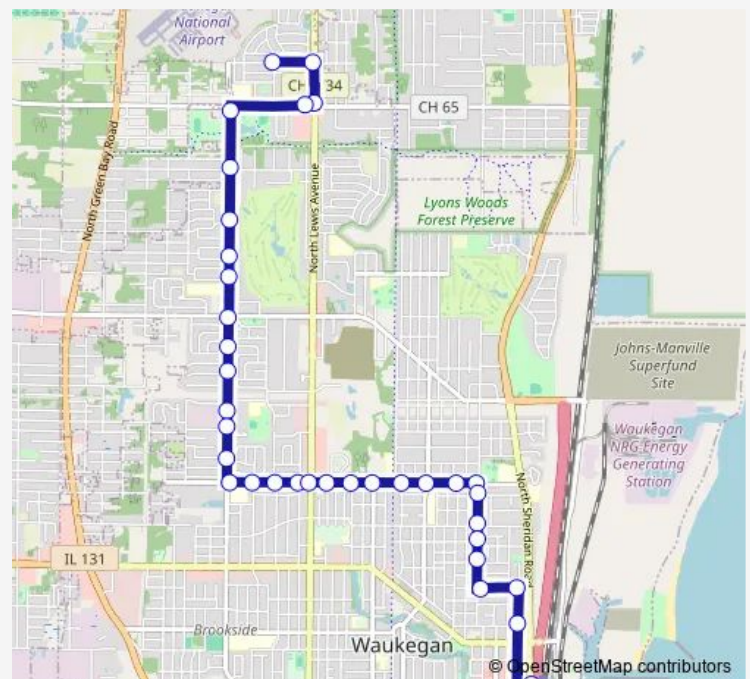

Mcaree Rd & Illini Rd

Mcaree Rd & Cheyenne Rd

1701-1725 N Mcaree Rd

Mcaree Rd & Atlantic Ave

Mcaree Rd & Berry Ct

Glen Flora Ave & Mcaree Rd

Glen Flora Ave & Leith Ave

Glen Flora Ave & Berwick Blvd

Glen Flora Ave & Westmoreland Ave

Glen Flora Ave & Lewis Ave

Glen Flora Ave & Indiana Ave

Route schedule

Edgewood Rd & Newcastle Rd — Sheridan Rd & Washington St

Monday 06:30-17:48

Tuesday 06:30-17:48

Wednesday 06:30-17:48

Thursday 06:30-17:48

Friday 06:30-17:48

Saturday 09:34-17:29

Sunday —

Route info

Direction: Edgewood Rd & Newcastle Rd

Stops: 36

Trip Duration: 0 hour 22 min

Direction

Sheridan Rd & Washington St — Edgewood Rd & Newcastle Rd

33 stops

[Open route schedule](#)

Sheridan Rd & Washington St

Grand Ave & Genesee St

Genesee St & Julian St

Franklin St & Genesee St