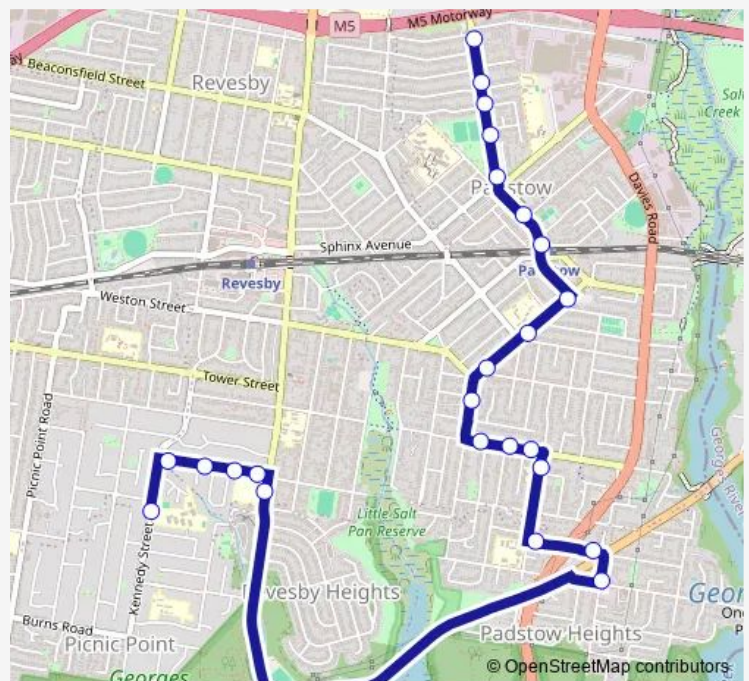

School Bus S724 Padstow to Picnic Point High School

[Go to website](#)

Direction

Gibson Rd Opp Louie St — Picnic Point High School, Kennedy St

24 stops

[Open route schedule](#)

- Gibson Rd Opp Louie St
- Gibson Av At Halcyon Av
- Gibson Av At Beamish St
- Gibson Av Opp Playford Park
- Gibson Av At Watson Rd
- Cahors Rd At Iberia St
- Padstow War Memorial, Memorial Dr
- Faraday Rd Opp Padstow Pde
- Faraday Rd Opp Padstow Park Public School
- Faraday Rd At Windsor Rd
- Faraday Rd Opp Anthony Av
- Alma Rd Shops, Alma Rd
- Alma Rd Opp Wyatt Av
- Alma Rd Opp Harvey Av
- Chamberlain Rd Opp St Therese Primary School
- Clancy St After Chamberlain Rd
- Clancy St Before Dilke Rd
- Dilke Rd At Villiers Rd
- De La Salle College, The River Rd
- De La Salle College, Ferndale Rd
- Ferndale Rd At Clive St

Route schedule

Gibson Rd Opp Louie St — Picnic Point High School, Kennedy St

Monday	07:30
Tuesday	07:30
Wednesday	07:30
Thursday	07:30
Friday	07:30
Saturday	—
Sunday	—

Route info

Direction: Gibson Rd Opp Louie St

Stops: 24

Trip Duration: 0 hour 23 min

S724 — Padstow to Picnic Point High School

Ferndale Rd At Kinross Pl

Ferndale Rd At Kennedy St

Picnic Point High School, Kennedy St

S724 School Bus time schedules and route maps are available in an offline PDF at busmaps.com. Use the busmaps.com website to see live bus times, train schedule or subway schedule, and step-by-step directions for all public transit in Liverpool

The schedule is provided in the local timezone. Times with "(+1)" indicate departures on the next day.

PDF file created on 2025-01-16

2024 BusMaps.com - All Rights Reserved