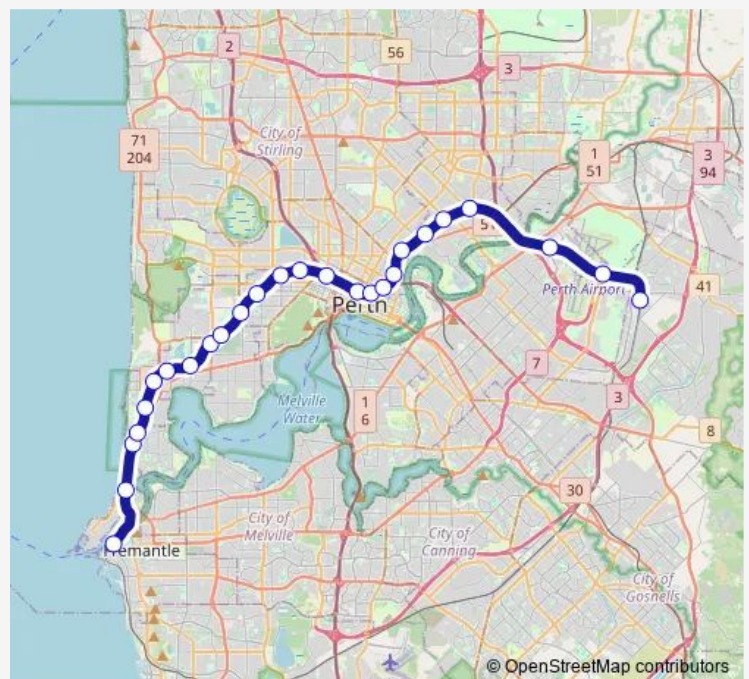

East Perth Stn Platform 2

Mt Lawley Stn Platform 2

Maylands Stn Platform 2

Meltham Stn Platform 2

Bayswater Stn Platform 2

Redcliffe Stn Platform 2

Airport Central Stn Platform 2

High Wycombe Stn Platform 2

### Route schedule

Claremont Stn Platform 1 — High Wycombe Stn Platform 2

Monday —

Tuesday —

Wednesday —

Thursday —

Friday —

Saturday 09:34-20:19

### Route info

Direction: Claremont Stn Platform 1

Stops: 20

Trip Duration: 0 hour 41 min

 Airport Line

**Direction**

High Wycombe Stn Platform 1 — Perth Stn Platform 9

9 stops