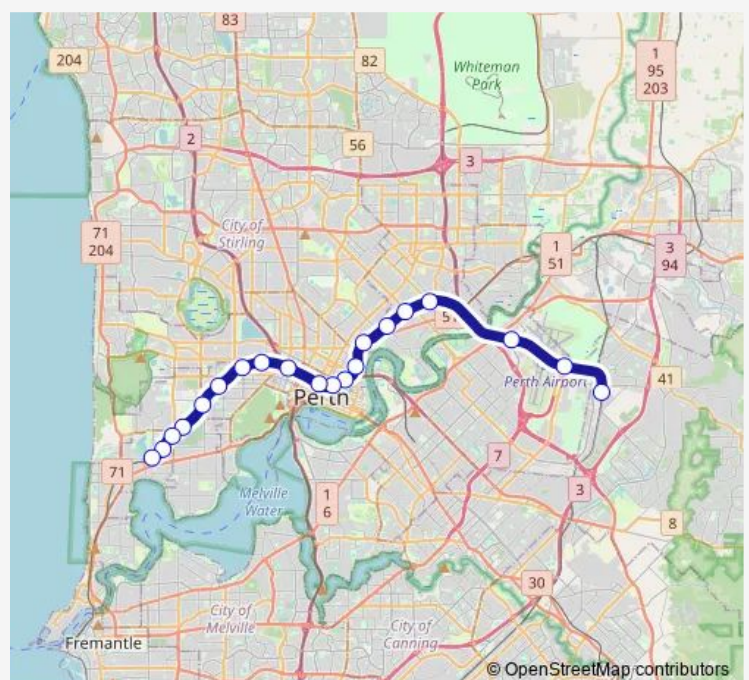

### Route schedule

High Wycombe Stn Platform 1 — Claremont Stn Platform 2

Monday 05:28-00:03<sup>+1</sup>

Tuesday 05:28-00:03<sup>+1</sup>

Wednesday 05:28-00:03<sup>+1</sup>

Thursday 05:28-00:03<sup>+1</sup>

### Route info

Direction: High Wycombe Stn Platform 1

Stops: 19

Trip Duration: 0 hour 38 min

■ Airport Line

## Direction

Claremont Stn Platform 1 — High Wycombe Stn Platform 2

19 stops

[Open route schedule](#)

Claremont Stn Platform 1

Loch Street Stn Platform 1

Karrakatta Stn Platform 1

Shenton Park Stn Platform 1