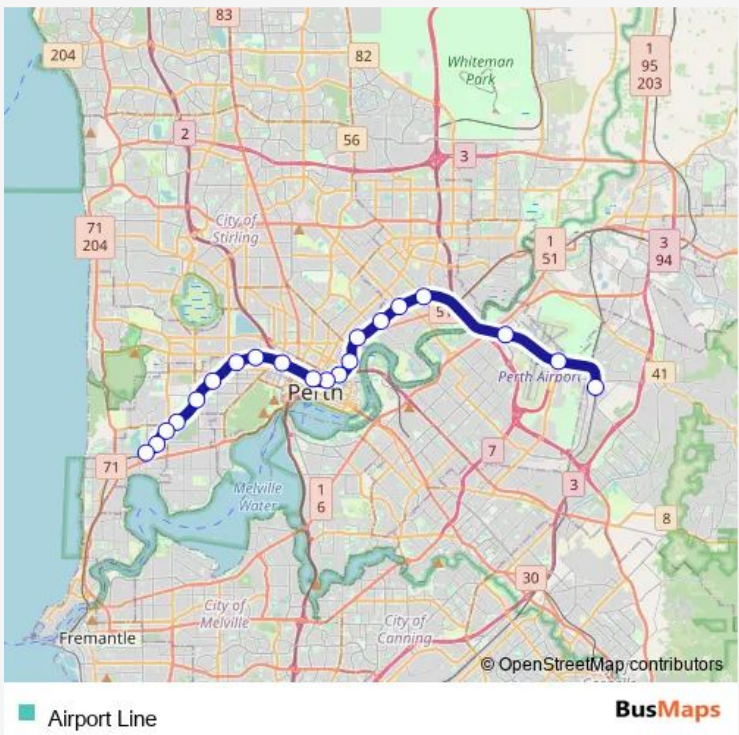

Rail Airport Line

[Go to website](#)

Direction
 High Wycombe Stn Platform 1 — Claremont Stn Platform 2

19 stops

[Open route schedule](#)

- High Wycombe Stn Platform 1
- Airport Central Stn Platform 1
- Redcliffe Stn Platform 1
- Bayswater Stn Platform 1
- Meltham Stn Platform 1
- Maylands Stn Platform 1
- Mt Lawley Stn Platform 1
- East Perth Stn Platform 1
- Claisebrook Stn Platform 3
- Mciver Stn Platform 3
- Perth Stn Platform 7
- City West Stn Platform 2
- West Leederville Stn Platform 2
- Subiaco Stn Platform 2
- Daglish Stn Platform 2
- Shenton Park Stn Platform 2
- Karrakatta Stn Platform 2
- Loch Street Stn Platform 2
- Claremont Stn Platform 2

Route schedule
 High Wycombe Stn Platform 1 — Claremont Stn Platform 2

Monday	05:28-23:33
Tuesday	05:28-23:33
Wednesday	05:28-23:33
Thursday	05:28-23:33
Friday	05:28-01:18 ⁺¹
Saturday	06:18-01:18 ⁺¹
Sunday	07:33-23:33

Route info

Direction: High Wycombe Stn Platform 1

Stops: 19

Trip Duration: 0 hour 38 min

Direction

Claremont Stn Platform 1 — High Wycombe Stn Platform 2

19 stops

[Open route schedule](#)

Claremont Stn Platform 1

Loch Street Stn Platform 1

Karrakatta Stn Platform 1

Shenton Park Stn Platform 1

Daglish Stn Platform 1

Subiaco Stn Platform 1

West Leederville Stn Platform 1

City West Stn Platform 1