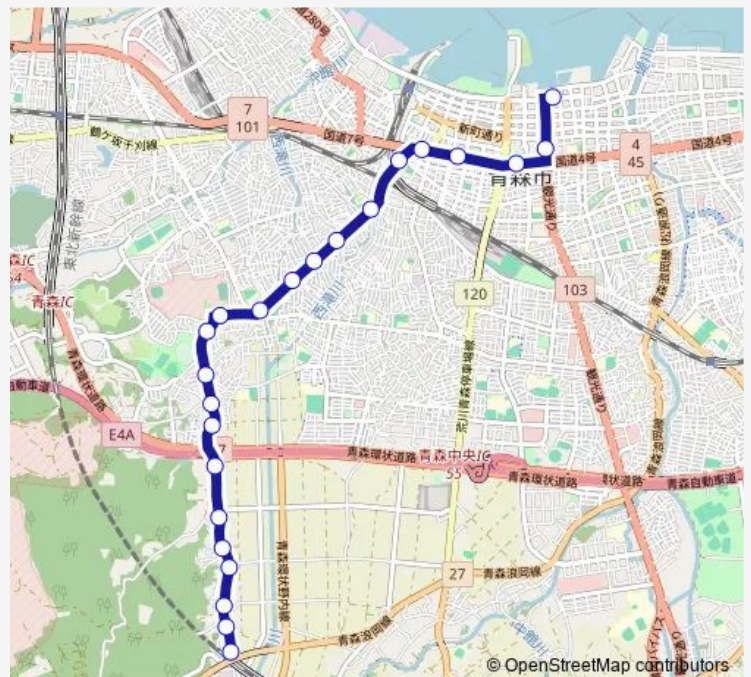

Thursday 16:41

Friday 16:41

Saturday 07:00-08:25

Sunday 07:00-08:25

Route info

Direction: 青森変電所前

Stops: 23

Trip Duration: 0 hour 36 min