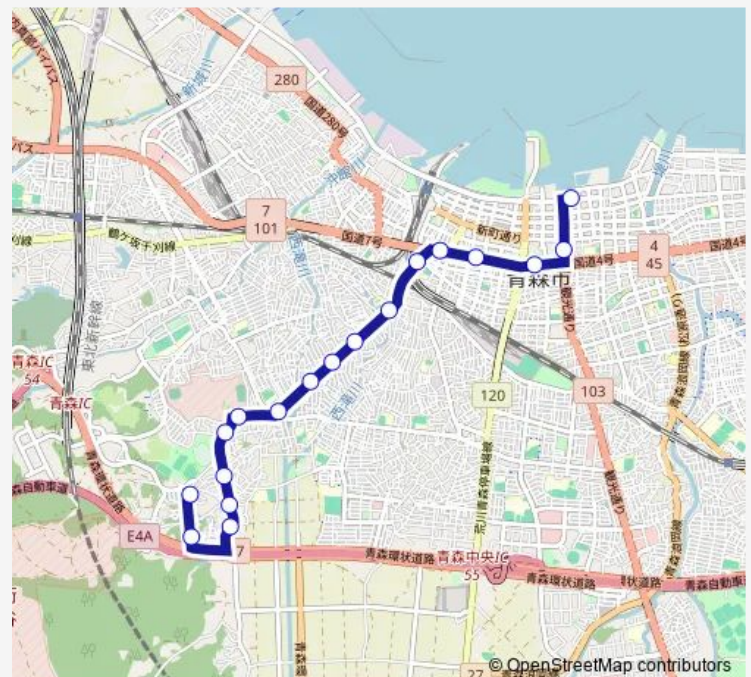

Route schedule

慈恵会病院前 — しあわせプラザ前

Monday 07:48

Tuesday 07:48

Wednesday 07:48

Thursday 07:48

Friday 07:48

Saturday —

Sunday —

Route info

Direction: 慈恵会病院前

Stops: 18

Trip Duration: 0 hour 37 min

60 福祉増進センター

BusMaps

60 福祉増進センター Bus time schedules and route maps are available in an offline PDF at busmaps.com. Use the busmaps.com website to see live bus times, train schedule or subway schedule, and step-by-step directions for all public transit in Aomori