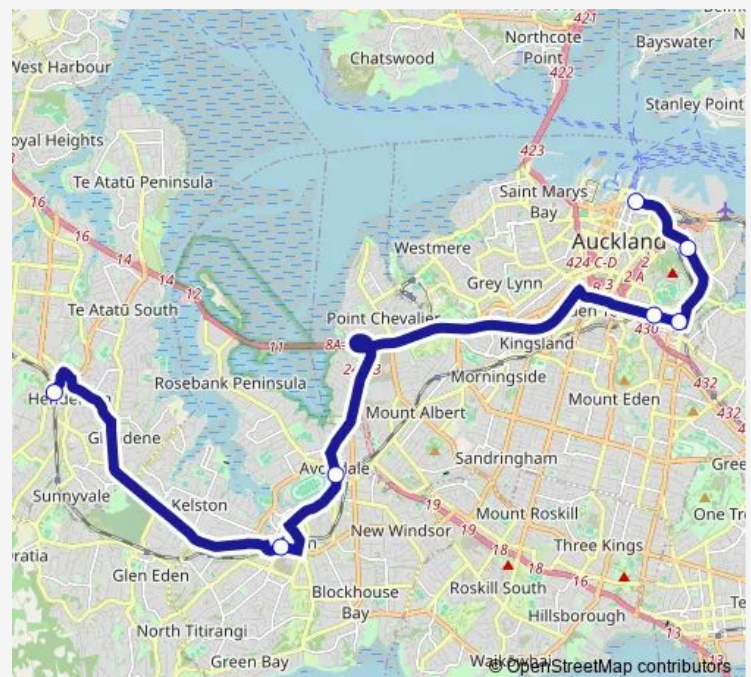

### Direction

Stop A Henderson Station — Stop A Britomart Queens Arcade

7 stops

[Open route schedule](#)

Stop A Henderson Station

Stop E New Lynn

Stop A Avondale

Khyber Pass Road/Mountain Road

### Route schedule

Stop A Henderson Station — Stop A Britomart Queens Arcade

Monday 05:36-23:16

Tuesday 05:36-22:51

Wednesday 05:36-22:51

Thursday 05:36-22:51

Friday 05:36-22:51

Saturday 06:36-23:16

### Route info

Direction: Stop A Henderson Station

Stops: 7

Trip Duration: 1 hour 5 min

■ RBWX

BusMaps

## Route schedule

Customs Street West/Te Komititanga — Stop A Henderson Station

Monday 05:42-23:02

Tuesday 05:42-23:02

Wednesday 05:42-23:02

Thursday 05:42-23:02

Friday 05:42-23:02

Saturday 06:40-23:00