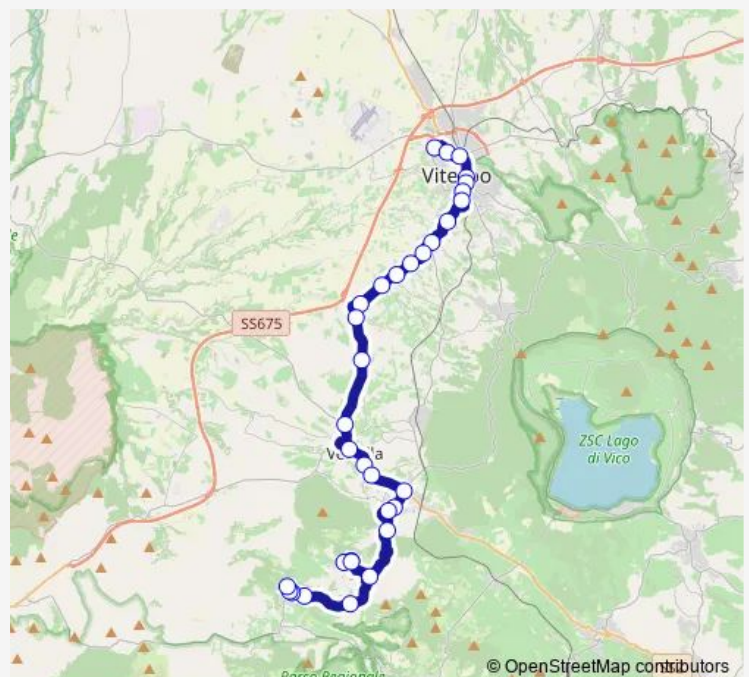

Vetralla | La Cura # f1536

Route schedule

VITERBO | Riello # f641 — Blera | Piazza Giovanni Xxiii # f1548

Monday	10:35
Tuesday	10:35
Wednesday	10:35
Thursday	10:35
Friday	10:35
Saturday	—
Sunday	—

Route info

Direction: VITERBO | Riello # f641

Stops: 33

Trip Duration: 0 hour 45 min

Viterbo - Blera # BI9d

Vetralla | Via Blera Str. Corneto # f1537

Vetralla | Via Blera Via Crocetta # f1538

Vetralla | Pietrara # f1539