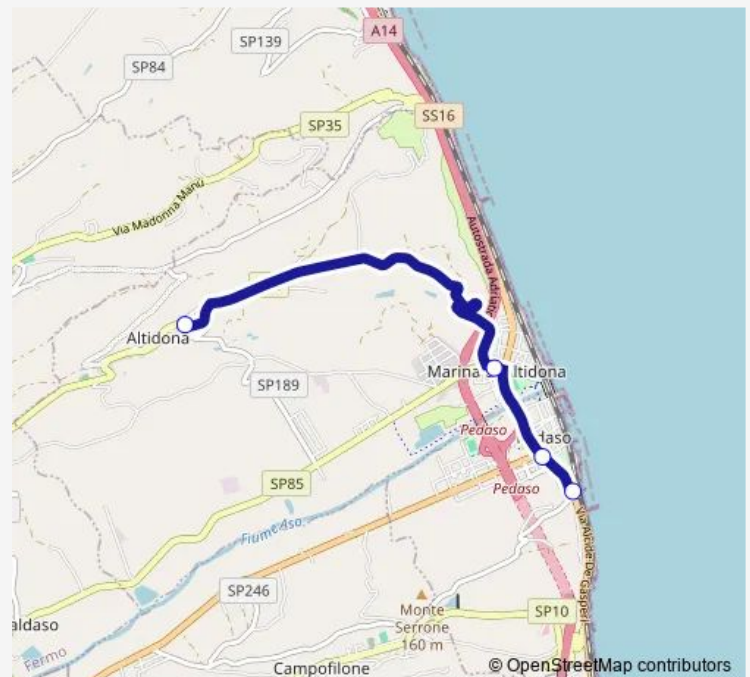

### Route info

Direction: Pedaso Stazione Fs

Stops: 4

Trip Duration: 0 hour 10 min

■ Altidona-Pedaso

## Route info

Direction: Altidona

Stops: 4

Trip Duration: 0 hour 10 min

### Route info

Direction: Pedaso - Ss.16 Incr. Piazzale Stazione F

Stops: 4

Trip Duration: 0 hour 10 min