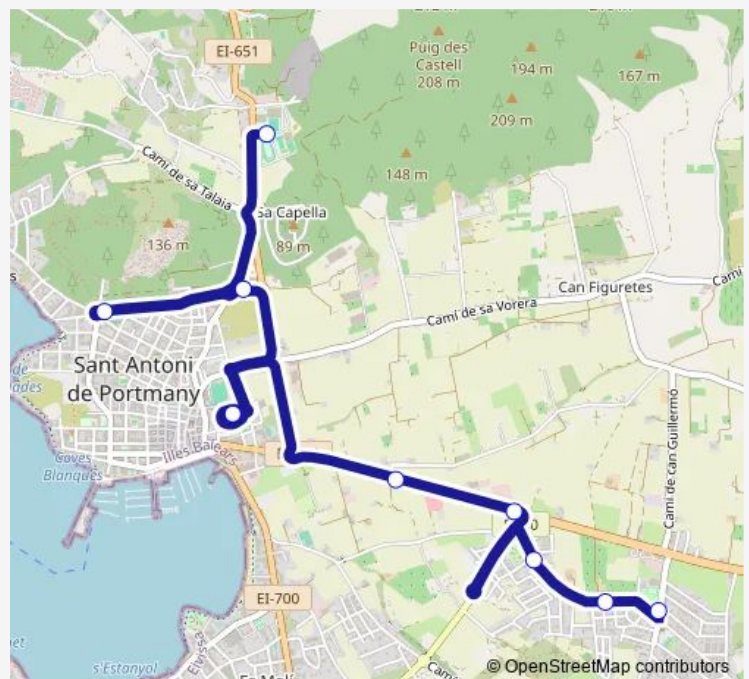

Bus 03_1 Can Bonet <> ses Païsses <> Sant Antoni <> Can Coix

[Go to website](#)

Direction

Can Coix (44) — Can Bonet (38)

9 stops

[Open route schedule](#)

Can Coix (44)

Cementeri - Caló des Moro (42)

IES Quartó de Portmany (45)

Estació de Sant Antoni (101)

Polícia Municipal (2)

ses Païsses (3)

Can Guasch (48)

Los Troncos (49)

Can Bonet (38)

Route schedule

Route info

Direction: Can Coix (44)

Stops: 9

Trip Duration: 0 hour 31 min

Direction

Can Bonet (38) — Can Coix (44)

9 stops

[Open route schedule](#)

Saturday —

Sunday —

Route info

Direction: Can Bonet (38)

Stops: 9

Trip Duration: 0 hour 28 min

03_1 Bus time schedules and route maps are available in an offline PDF at busmaps.com. Use the busmaps.com website to see live bus times, train schedule or subway schedule, and step-by-step directions for all public transit in Sant Antoni de Portmany