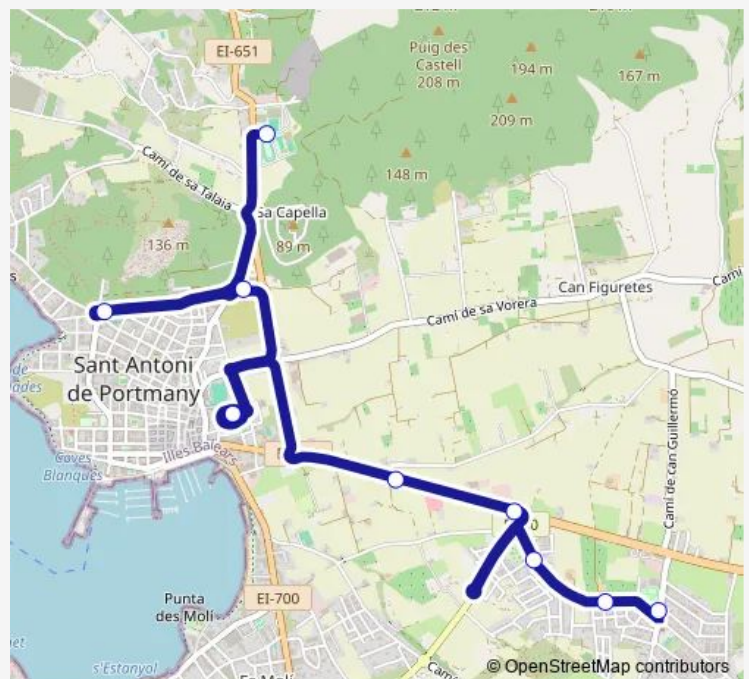

## Bus 03\_1 Can Bonet <> ses Païsses <> Sant Antoni <> Can Coix

[Go to website](#)

### Direction

Can Coix (44) — Can Bonet (38)

9 stops

[Open route schedule](#)

Can Coix (44)

Cementeri - Caló des Moro (42)

IES Quartó de Portmany (45)

Estació de Sant Antoni (101)

### Route info

Direction: Can Coix (44)

Stops: 9

Trip Duration: 0 hour 31 min

**Direction**

Can Bonet (38) — Can Coix (44)

9 stops

[Open route schedule](#)

Saturday —

Sunday —

**Route info**

Direction: Can Bonet (38)

Stops: 9

Trip Duration: 0 hour 28 min

03\_1 Bus time schedules and route maps are available in an offline PDF at [busmaps.com](https://busmaps.com). Use the [busmaps.com](https://busmaps.com) website to see live bus times, train schedule or subway schedule, and step-by-step directions for all public transit in Sant Antoni de Portmany