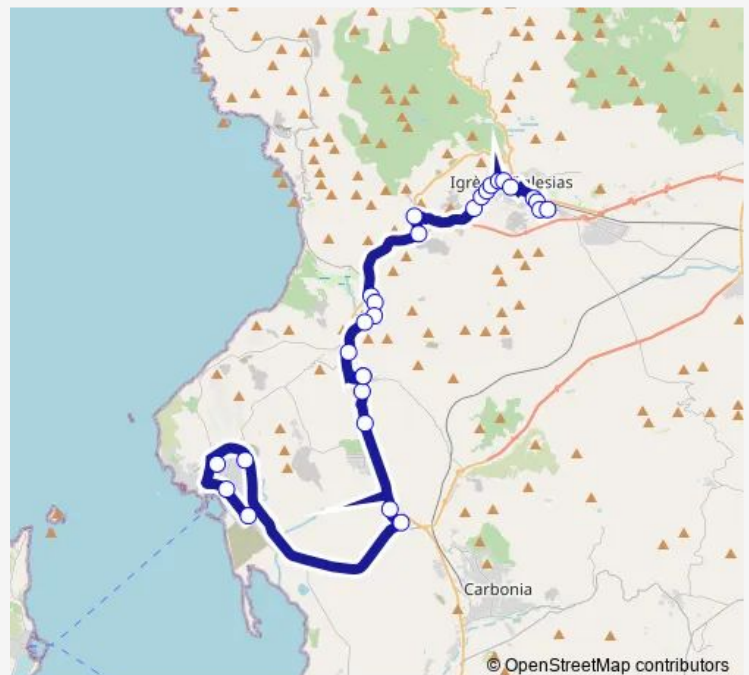

Eurallumina

Portovesme S.R.L.

Flumentepido

Flumentepido Acentro

SS 126 KM 22.900 Bivio Cimitero

Bacu Abis VIA Pozzo Nuovo FR. 53

Bacu Abis VIA Santa Barbara

Bacu Abis Piazza Santa Barbara

Iglesias VIA Vivaldi Consorzio

Iglesias VIA Cattaneo Conad

Iglesias C.T.O.

Route schedule

I.L.A. — Iglesias Casa DEL Mobile

Monday	16:45
Tuesday	16:45
Wednesday	16:45
Thursday	16:45
Friday	16:45
Saturday	—
Sunday	—

Route info

Direction: I.L.A.

Stops: 28

Trip Duration: 1 hour 0 min

Linea 838 — Portovesme - Iglesias

BusMaps

Iglesias VIA Cattaneo 15

Iglesias VIA Roma EX Sip

Thursday 06:50

Friday 06:50

Saturday 06:50

Sunday —

Route info

Direction: Iglesias Casa DEL Mobile

Stops: 35

Trip Duration: 1 hour 4 min