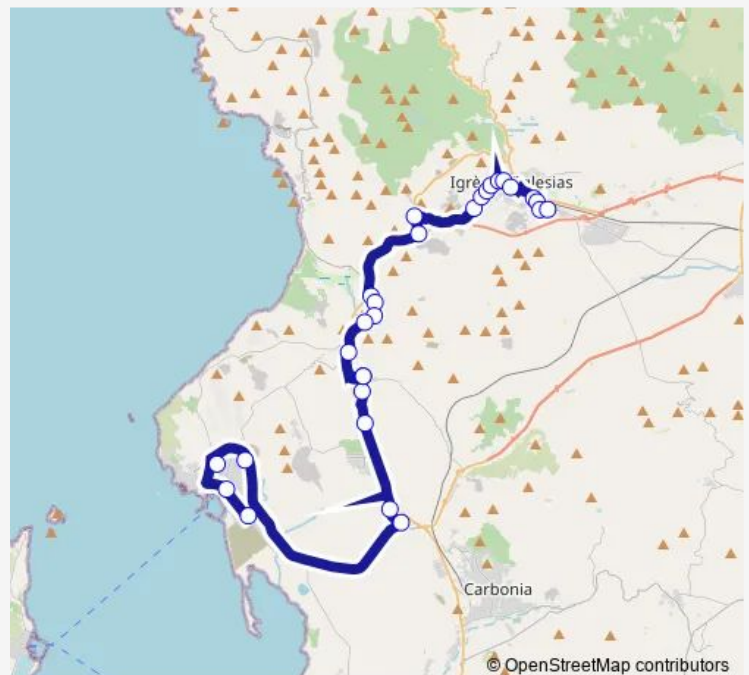

Eurallumina

Portovesme S.R.L.

Flumentepido

Flumentepido Acentro

SS 126 KM 22.900 Bivio Cimitero

Bacu Abis VIA Pozzo Nuovo FR. 53

Bacu Abis VIA Santa Barbara

Bacu Abis Piazza Santa Barbara

Iglesias VIA Vivaldi Consorzio

Iglesias VIA Cattaneo Conad

Iglesias C.T.O.

Route schedule

I.L.A. — Iglesias Casa DEL Mobile

Monday	16:45
Tuesday	16:45
Wednesday	16:45
Thursday	16:45
Friday	16:45
Saturday	—
Sunday	—

Route info

Direction: I.L.A.

Stops: 28

Trip Duration: 1 hour 0 min

Linea 838 — Portovesme - Iglesias

BusMaps

Iglesias VIA Cattaneo 15

Iglesias VIA Roma EX Sip

Thursday 06:50

Friday 06:50

Saturday 06:50

Sunday —

Route info

Direction: Iglesias Casa DEL Mobile

Stops: 35

Trip Duration: 1 hour 4 min