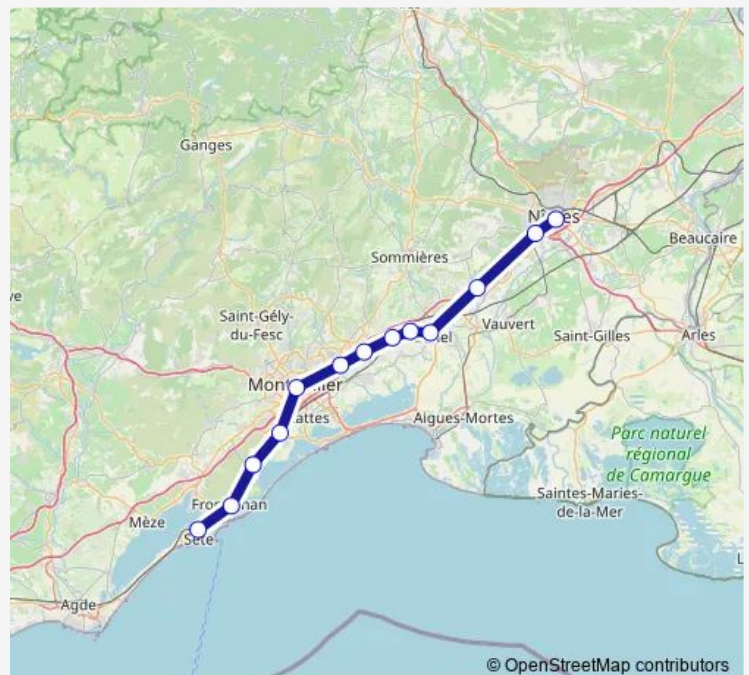

### Route info

Direction: Nîmes Centre

Stops: 13

Trip Duration: 1 hour 9 min

© OpenStreetMap contributors

C10 — Sete - Lunel

BusMaps

**Direction**