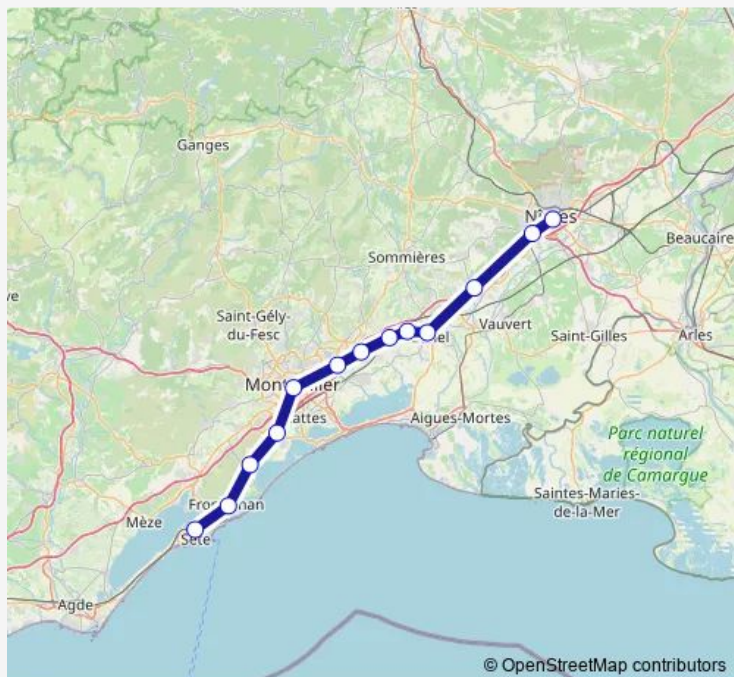

### Route schedule

Nîmes Centre — Sète

Monday 08:10-17:31

Tuesday 08:10-17:31

Wednesday 08:10-17:31

Thursday 08:10-17:31

Friday 08:10-17:31

Saturday 08:40-17:06

### Route info

Direction: Nîmes Centre

Stops: 13

Trip Duration: 1 hour 9 min

© OpenStreetMap contributors

■ C10 — Sete - Lunel

**BusMaps**

**Direction**