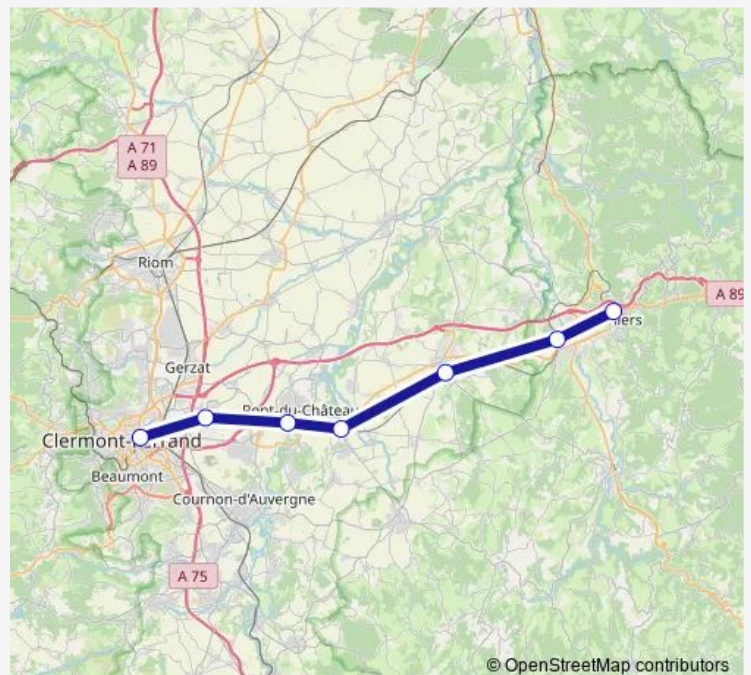

Rail C10 Clermont-Ferrand - Thiers[Go to website](#)**Direction**

Thiers — Clermont-Ferrand

7 stops

[Open route schedule](#)

Thiers

Pont de Dore

Lezoux

Vertaizon

Thursday 05:47-18:50

Friday 05:47-18:50

Saturday 06:36-15:18

Sunday 08:50-17:50

Route info

Direction: Thiers

Stops: 7

Trip Duration: 0 hour 44 min

C10 — Clermont-Ferrand - Thiers

Direction

Clermont-Ferrand — Thiers

7 stops

[Open route schedule](#)

Clermont-Ferrand

Aulnat Aéroport

Pont-du-Château