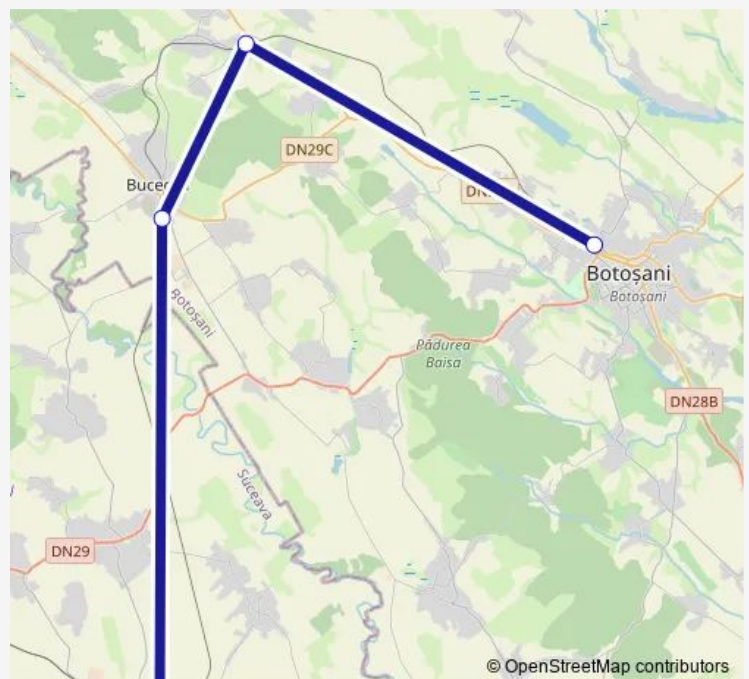

Rail R: Botoșani - Verești R: Botoșani - Leorda Hm. - Bucecea Hm - Verești

[Go to website](#)

Direction

Botoșani — Verești

4 stops

[Open route schedule](#)

Botoșani

Leorda Hm.

Bucecea Hm

Verești

Route schedule

Botoșani — Verești

Monday	11:28
Tuesday	11:28
Wednesday	11:28
Thursday	11:28
Friday	11:28
Saturday	11:28
Sunday	11:28

Route info

Direction: Botoșani

Stops: 4

Trip Duration: 1 hour 12 min

■ R: Botoșani - Verești — R: Botoșani - Leorda Hm. - Bucecea Hm - Verești

R: Botoșani - Verești Rail time schedules and route maps are available in an offline PDF at busmaps.com. Use the busmaps.com website to see live bus times, train schedule or subway schedule, and step-by-step directions for all public transit in Bucecea