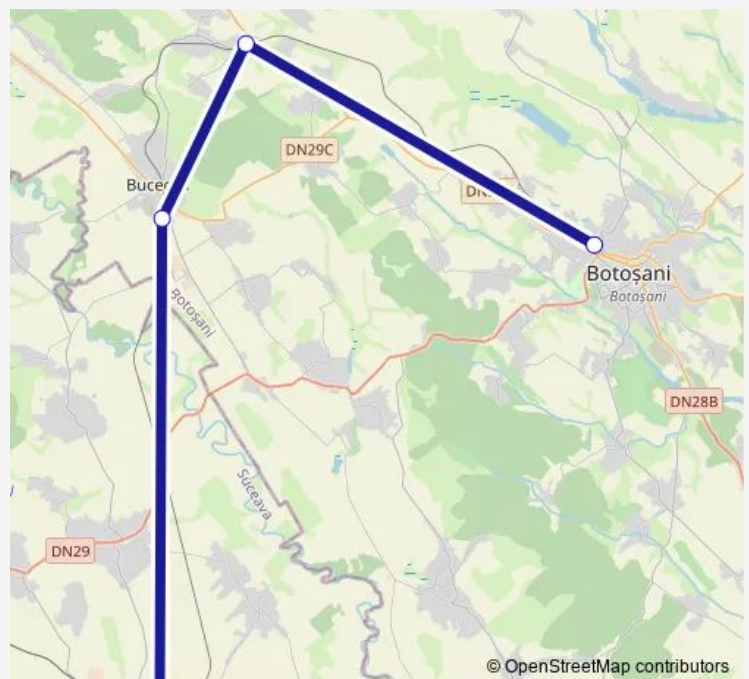

## Rail R: Botoșani - Verești R: Botoșani - Leorda Hm. - Bucecea Hm - Verești

[Go to website](#)

### Direction

Botoșani — Verești

4 stops

[Open route schedule](#)

Botoșani

Leorda Hm.

Bucecea Hm

Verești

### Route schedule

Botoșani — Verești

Monday	11:28
Tuesday	11:28
Wednesday	11:28
Thursday	11:28
Friday	11:28
Saturday	11:28
Sunday	11:28

### Route info

Direction: Botoșani

Stops: 4

Trip Duration: 1 hour 12 min

R: Botoșani - Verești — R: Botoșani - Leorda Hm. - Bucecea Hm - Verești

R: Botoșani - Verești Rail time schedules and route maps are available in an offline PDF at [busmaps.com](https://busmaps.com). Use the [busmaps.com](https://busmaps.com) website to see live bus times, train schedule or subway schedule, and step-by-step directions for all public transit in Bucecea