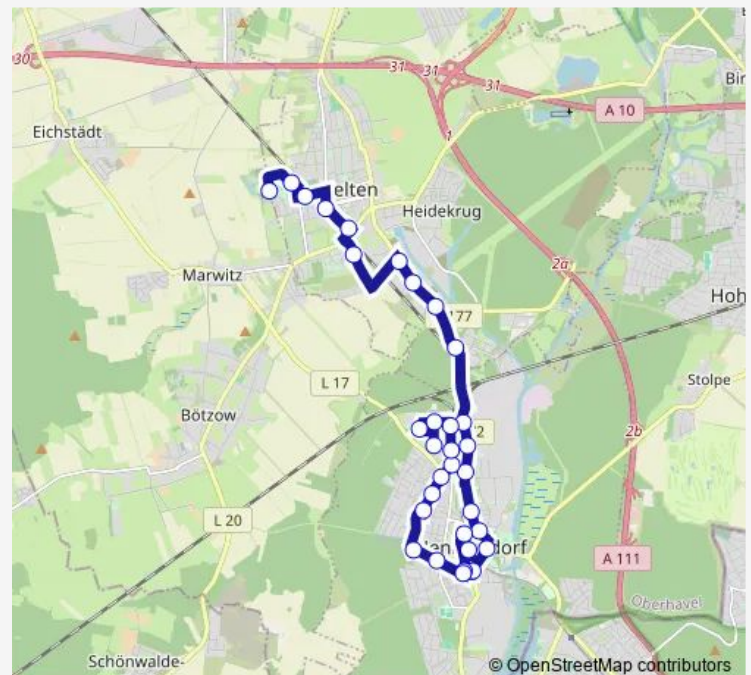

### Direction

Hennigsdorf, Alsdorfer Str. — S Hennigsdorf Bhf

13 stops

[Open route schedule](#)

Hennigsdorf, Alsdorfer Str.

Hennigsdorf, F.-Wolf-Str.

Hennigsdorf, Reinickendorfer Str.

Hennigsdorf, Fontanesiedlung Nord

### Route schedule

Hennigsdorf, Alsdorfer Str. — S Hennigsdorf Bhf

Monday 04:40-18:40

Tuesday 04:40-18:40

Wednesday 04:40-18:40

Thursday 04:40-18:40

Friday 04:40-18:40

Saturday 07:22-19:22

### Route info

Direction: Hennigsdorf, Alsdorfer Str.

Stops: 13

Trip Duration: 0 hour 15 min

## Direction

S Hennigsdorf Bhf — Velten, Hedwigpromenade

20 stops

[Open route schedule](#)

S Hennigsdorf Bhf

S Hennigsdorf Bhf

Hennigsdorf, Poststr.

Hennigsdorf, Rathenastr.