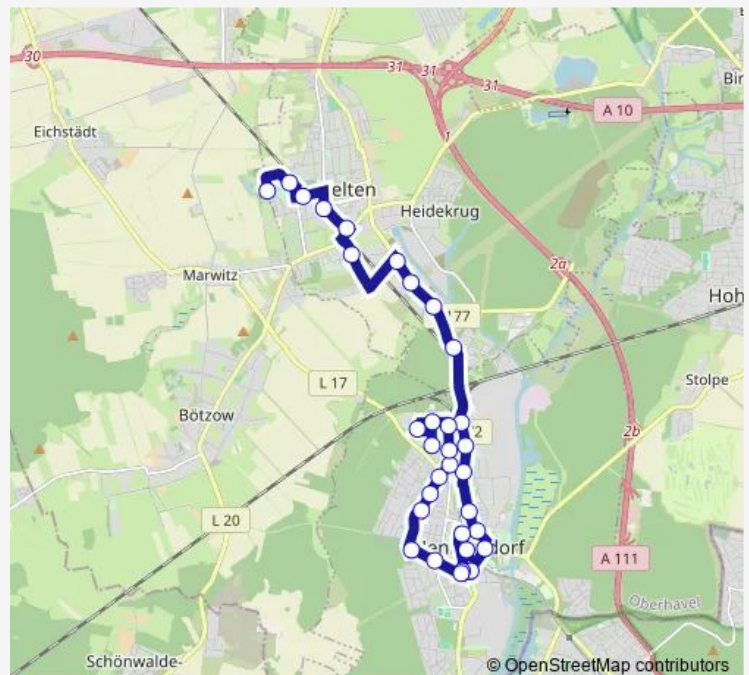

**Direction**

Hennigsdorf, Alsdorfer Str. — S Hennigsdorf Bhf

13 stops

[Open route schedule](#)

Hennigsdorf, Alsdorfer Str.

Hennigsdorf, F.-Wolf-Str.

Hennigsdorf, Reinickendorfer Str.

Hennigsdorf, Fontanesiedlung Nord

## Route schedule

Hennigsdorf, Alsdorfer Str. — S Hennigsdorf Bhf

Monday 04:40-18:40

Tuesday 04:40-18:40

Wednesday 04:40-18:40

Thursday 04:40-18:40

Friday 04:40-18:40

Saturday 07:22-19:22

## Route info

Direction: Hennigsdorf, Alsdorfer Str.

Stops: 13

Trip Duration: 0 hour 15 min

## Direction

S Hennigsdorf Bhf — Velten, Hedwigpromenade

20 stops

[Open route schedule](#)

S Hennigsdorf Bhf

S Hennigsdorf Bhf

Hennigsdorf, Poststr.

Hennigsdorf, Rathenastr.