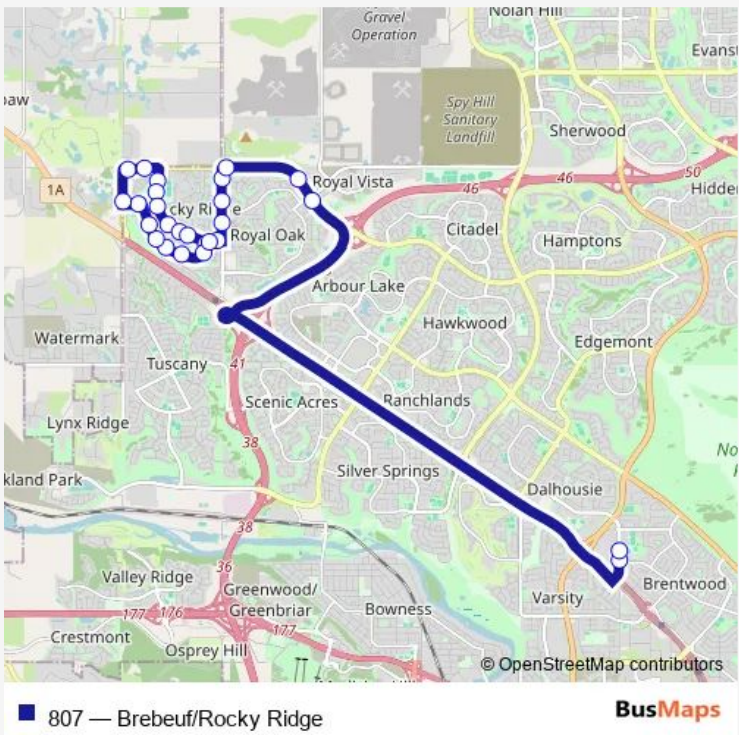

# Bus 807 Brebeuf/Rocky Ridge

[Go to website](#)

**Direction**  
 NB Northland DR @ N. of Northmount DR Nw — SB Country Hills BV @ Royal Oak Centre NW

29 stops

[Open route schedule](#)

- NB Northland DR @ N. of Northmount DR Nw
- NB Northland DR @ 52 AV Nw
- WB Country Hills BV @ 112 AV NW
- NB Country Hills BV @ N. of 112 AV NW
- SB Rocky Ridge RD @ Rockborough PA NW
- SB Rocky Ridge RD @ Royal Oak WY NW
- SB Rocky Ridge RD @ N. of Rocky Ridge BV Nw
- WB Rocky Ridge BV @ Rocky Ridge RD NW
- SB Rocky Ridge DR @ Rocky Ridge BV NW
- SB Rocky Ridge DR @ Rocky Ridge BA NW
- WB Rocky Ridge DR @ Rocky Ridge VI NW
- WB Rocky Ridge DR @ 300 Rocky Ridge DR NW
- NB Rocky Ridge DR @ 400 Rocky Ridge VW NW
- NB Rocky Ridge DR @ 600 Rocky Ridge VW NW
- WB Rockyvalley DR @ Rockledge TC Nw
- NB Twelve Mile Coulee RD @ Rockyvalley DR Nw
- EB 112 AV NW @ Twelve Mile Coulee Rd
- EB 112 AV NW @ Rockyspring GA NW
- SB Rocky Ridge BV @ Rockywood CI NW
- SB Rocky Ridge BV @ Rockywood PA Nw
- SB Rocky Ridge BV @ Rockbluff CL NW

Route schedule

NB Northland DR @ N. of Northmount DR Nw — SB Country Hills BV @ Royal Oak Centre NW

|           |       |
|-----------|-------|
| Monday    | 15:10 |
| Tuesday   | 15:10 |
| Wednesday | 15:10 |
| Thursday  | 15:10 |
| Friday    | 15:10 |
| Saturday  | —     |
| Sunday    | —     |

**Route info**

Direction: NB Northland DR @ N. of Northmount DR Nw

Stops: 29

Trip Duration: 0 hour 31 min

SB Rocky Ridge BV @ Rocky Ridge CL NW

EB Rocky Ridge BV @ Rocky Ridge CI Nw

EB Rocky Ridge BV @ Rocky Ridge GA Nw

## Direction

WB Rocky Ridge BV @ Rocky Ridge RD NW — NB Northland DR @ N. of Northmount DR Nw

26 stops

[Open route schedule](#)

WB Rocky Ridge BV @ Rocky Ridge RD NW

SB Rocky Ridge DR @ Rocky Ridge BV NW

SB Rocky Ridge DR @ Rocky Ridge BA NW