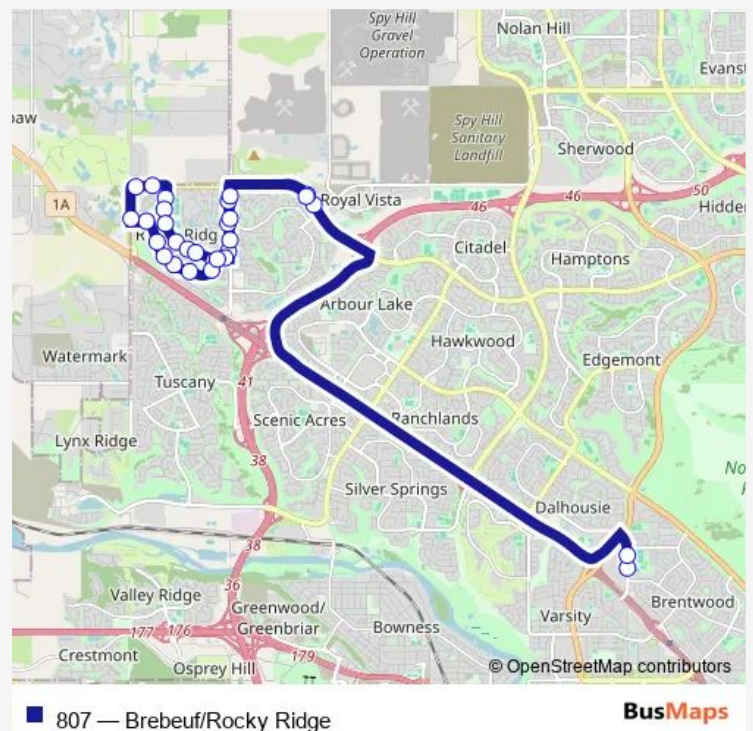

NB Rocky Ridge DR @ 600 Rocky Ridge VW Nw

WB Rockyvalley DR @ Rockledge TC Nw

NB Twelve Mile Coulee RD @ Rockyvalley DR Nw

EB 112 AV NW @ Twelve Mile Coulee Rd

EB 112 AV NW @ Rockyspring GA Nw

SB Rocky Ridge BV @ Rockywood CI Nw

SB Rocky Ridge BV @ Rockywood PA Nw

SB Rocky Ridge BV @ Rockbluff CL Nw

Route schedule

NB Northland DR @ N. of Northmount DR Nw — SB Country Hills BV @ Royal Oak Centre Nw

Monday	15:10
Tuesday	15:10
Wednesday	15:10
Thursday	15:10
Friday	15:10
Saturday	—
Sunday	—

Route info

Direction: NB Northland DR @ N. of Northmount DR Nw

Stops: 29

Trip Duration: 0 hour 31 min

807 — Brebeuf/Rocky Ridge

SB Rocky Ridge BV @ Rocky Ridge CL Nw

EB Rocky Ridge BV @ Rocky Ridge CI Nw

EB Rocky Ridge BV @ Rocky Ridge GA Nw

Saturday —

Sunday —

Route info

Direction: WB Rocky Ridge BV @ Rocky Ridge RD Nw

Stops: 26

Trip Duration: 0 hour 31 min

NB Northland DR @ Northmount DR Nw

NB Northland DR @ N. of Northmount DR Nw