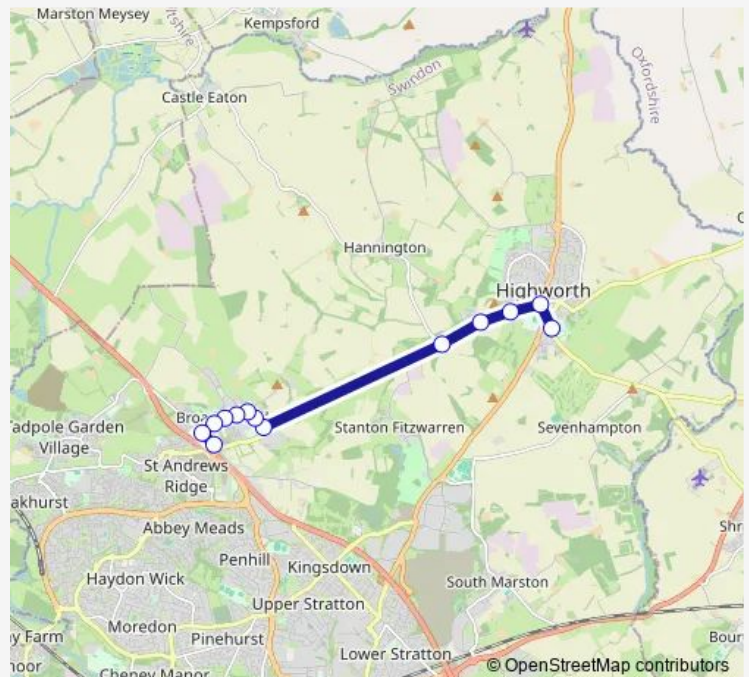

Blunsdon House Hotel

Minerva Heights

The Cold Harbour

Route schedule

Warneford School — The Cold Harbour

Monday 15:35

Tuesday 15:35

Wednesday 15:35

Thursday 15:35

Friday 15:35

Saturday —

Sunday —

Route info

Direction: Warneford School

Stops: 13

Trip Duration: 0 hour 15 min

807 — Blunsdon - Highworth Warneford School

Direction

Sutton Park — Warneford School

15 stops

[Open route schedule](#)

Sutton Park

Blunt Rise

Sams Lane Bottom

Wednesday 08:15

Thursday 08:15

Friday 08:15

Saturday —

Sunday —

Route info

Direction: Sutton Park

Stops: 15