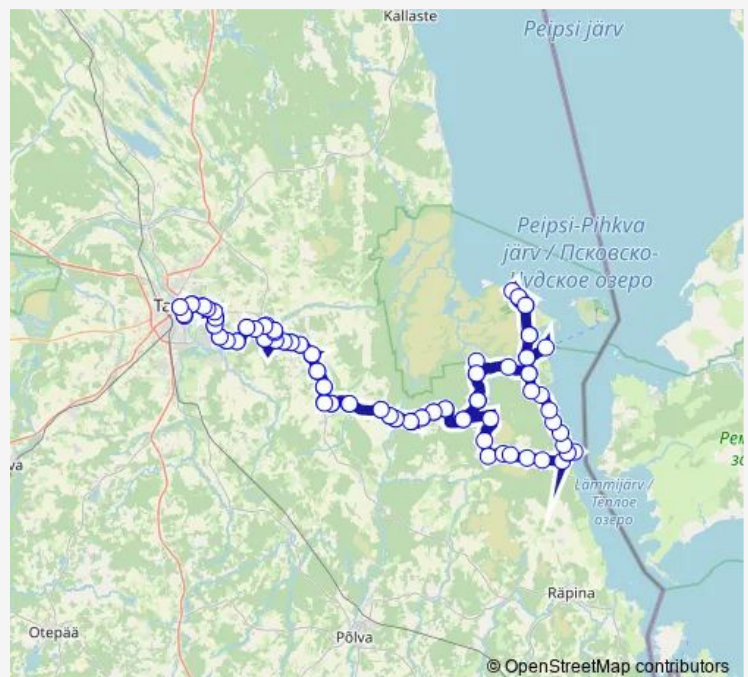

### Route schedule

Tartu bussijaam — Tartu bussijaam

Monday	14:40
Tuesday	14:40
Wednesday	14:40
Thursday	14:40
Friday	14:40
Saturday	—
Sunday	14:40

### Route info

Direction: Tartu bussijaam

Stops: 108

Trip Duration: 4 hour 10 min

Kisla

Miku

Melliste

Sasi