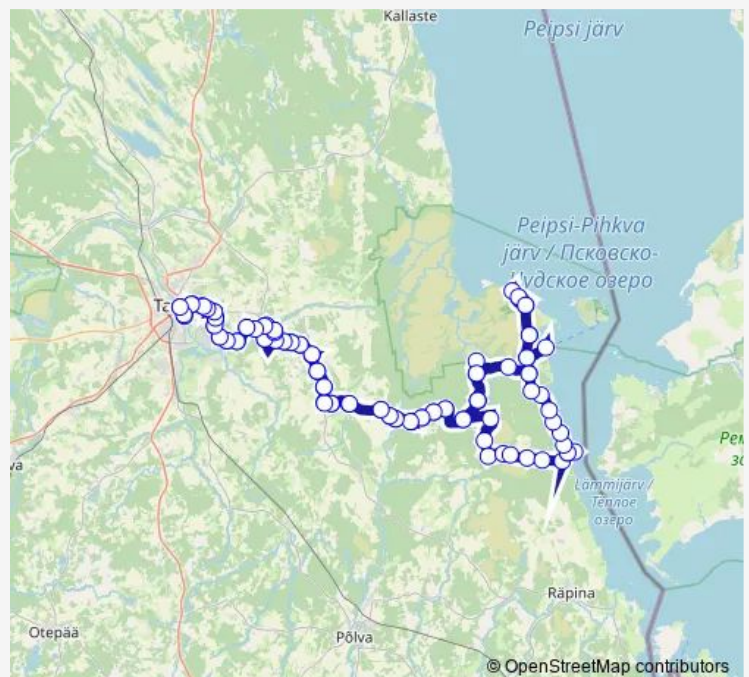

### Route schedule

Tartu bussijaam — Tartu bussijaam

Monday	14:40
Tuesday	14:40
Wednesday	14:40
Thursday	14:40
Friday	14:40
Saturday	—
Sunday	14:40

### Route info

Direction: Tartu bussijaam

Stops: 108

Trip Duration: 4 hour 10 min

Kisla

Miku

Melliste

Sasi