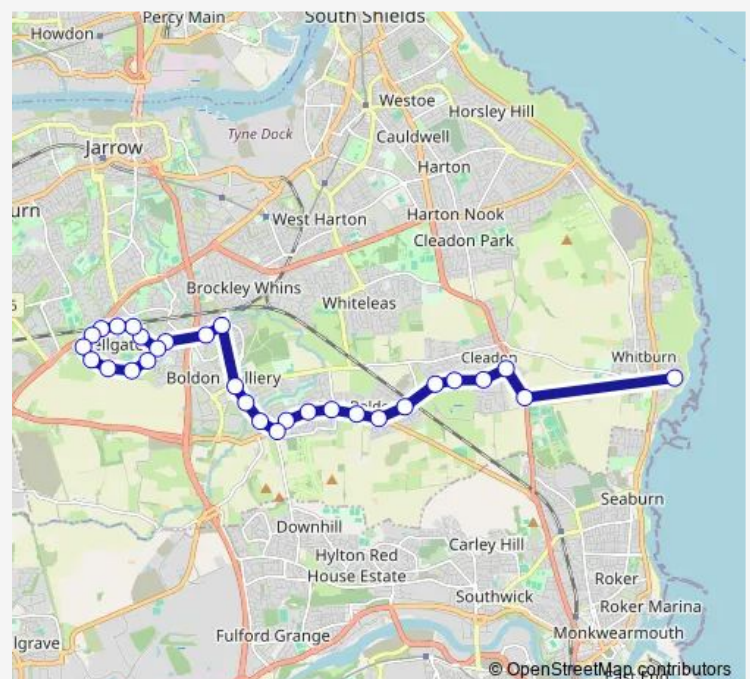

Western Terrace-Aviemore Road

Addison Road

Addison Road

North Road-School

North Road-Wilfred Street

Hubert Street - Asda

Cotswolds Estate

Cotswold Lane-Shipton Close

Fellgate Avenue - Sandiacres

Fellgate Avenue-School

Durham Drive-St Josephs Way

Route schedule

Whitburn CoE Academy — Durham Drive-Limecroft

Monday 16:35

Tuesday 16:35

Wednesday 16:35

Thursday 16:35

Friday 16:35

Saturday —

Sunday —

Route info

Direction: Whitburn CoE Academy

Stops: 30

Trip Duration: 0 hour 40 min

807

Durham Drive -Fellgate Metro

Durham Drive-Gloucestcr Way

Durham Drive-Coventry Way

Durham Drive-Footbridge

Durham Drive-Canterbury Way

Durham Drive-Lichfield Way

Durham Drive-Norwich Way