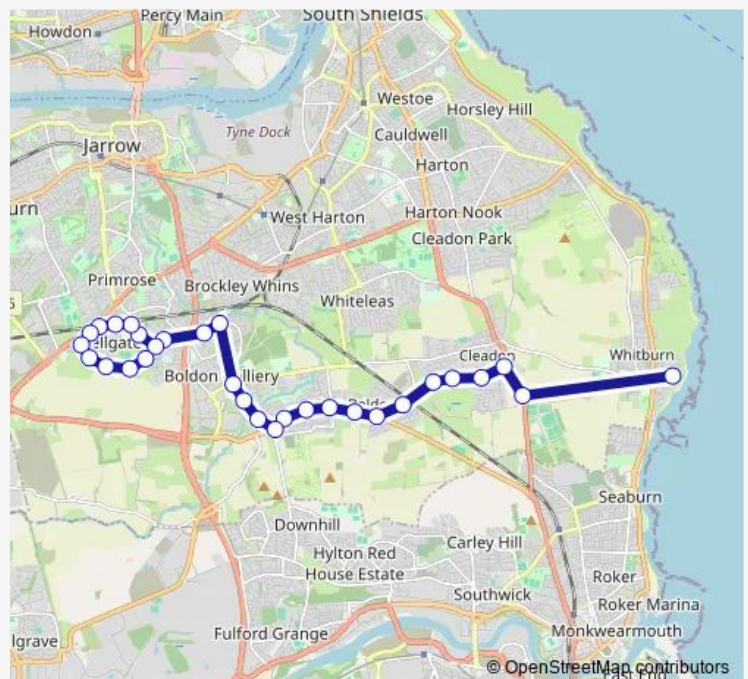

### Direction

Whitburn CoE Academy — Durham Drive-Limecroft

30 stops

[Open route schedule](#)

Whitburn CoE Academy

Sunderland Road-Moor Lane

Whitburn Road-Mayfield Drive

Whitburn Road-Laburnham Grove

Durham Drive-St Josephs Way

### Route schedule

Whitburn CoE Academy — Durham Drive-Limecroft

Monday 16:35

Tuesday 16:35

Wednesday 16:35

Thursday 16:35

Friday 16:35

Saturday —

### Route info

Direction: Whitburn CoE Academy

Stops: 30

Trip Duration: 0 hour 40 min

807

Durham Drive -Fellgate Metro

Durham Drive-Gloucester Way

Durham Drive-Coventry Way