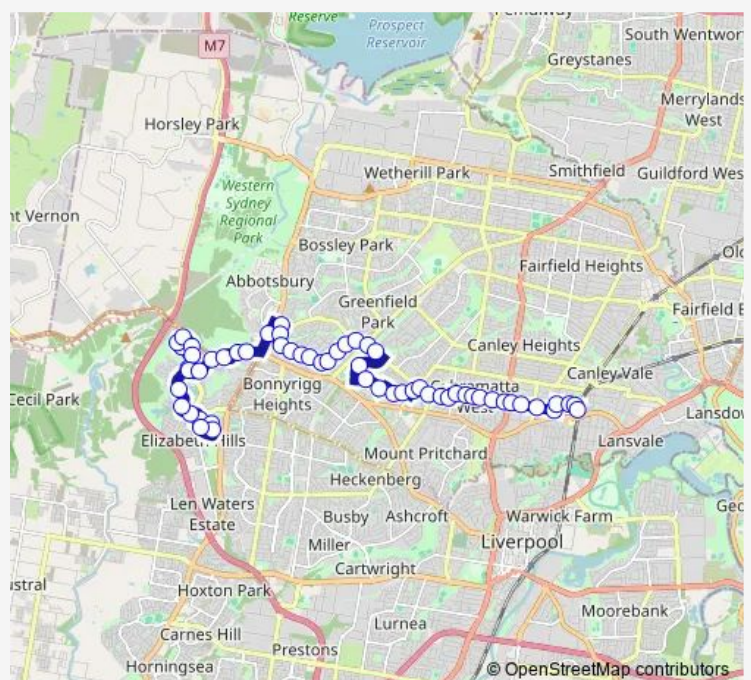

Monday 06:00-21:50

Tuesday 06:00-21:50

Wednesday 06:00-21:50

Thursday 06:00-21:50

Friday 06:00-21:50

Saturday 06:50-21:37

Sunday 06:50-21:37

Route info

Direction: Cabramatta Station, Railway Pde, Stand D

Stops: 51

Trip Duration: 0 hour 51 min

807 — Cabramatta to Cecil Hills via Bonnyrigg

Edensor Rd Before Smithfield Rd

Edensor Rd Opp Sweethaven Rd

Boomerang Rd Opp Weeroona Rd

42 Boomerang Rd

Boomerang Rd After Porteous St

Kalang Rd After Boomerang Rd

Kalang Rd Opp Dobson Cl

Kalang Rd At Dransfield Rd

Kalang Rd Opp Busby Av

Kalang Rd After Cuthbert Cres

Kalang Rd Opp Angle Vale Reserve