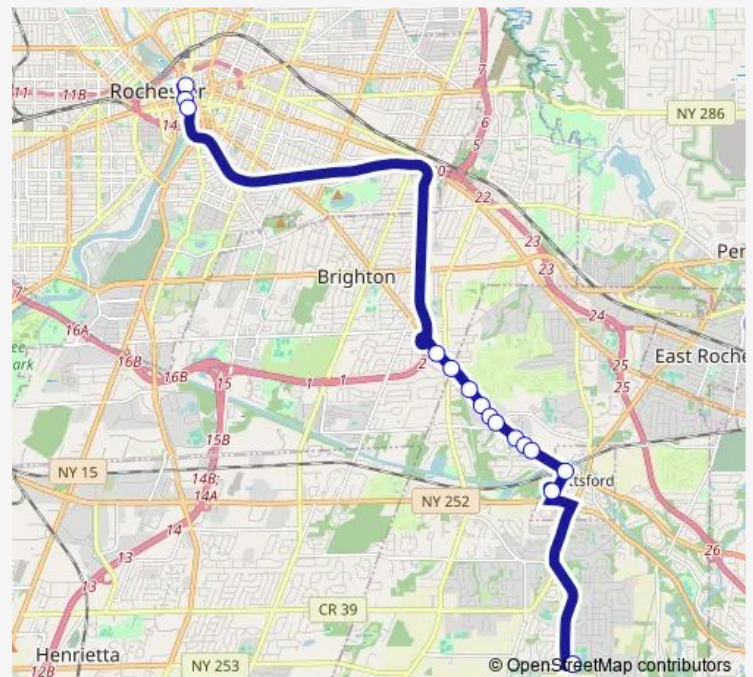

Bus 807 Monroe Ave

[Go to website](#)

Direction

TC- Gate 1 — Pittsford Mendon High School

15 stops

[Open route schedule](#)

TC- Gate 1

South & Broad

Tuesday 06:55

Wednesday 06:55

Thursday 06:55

Friday 06:55

Saturday —

Sunday —

Route info

Direction: TC- Gate 1

Stops: 15

Trip Duration: 0 hour 30 min

807 — Monroe Ave

Direction

Pittsford Mendon High School — Transit Center - no direction

14 stops

[Open route schedule](#)

Pittsford Mendon High School

Monroe & 3030 Monroe

Monroe & Clover

Clinton & Court

Clinton & Broad

Transit Center - no direction

Route schedule

Pittsford Mendon High School — Transit Center - no direction

Monday 15:30