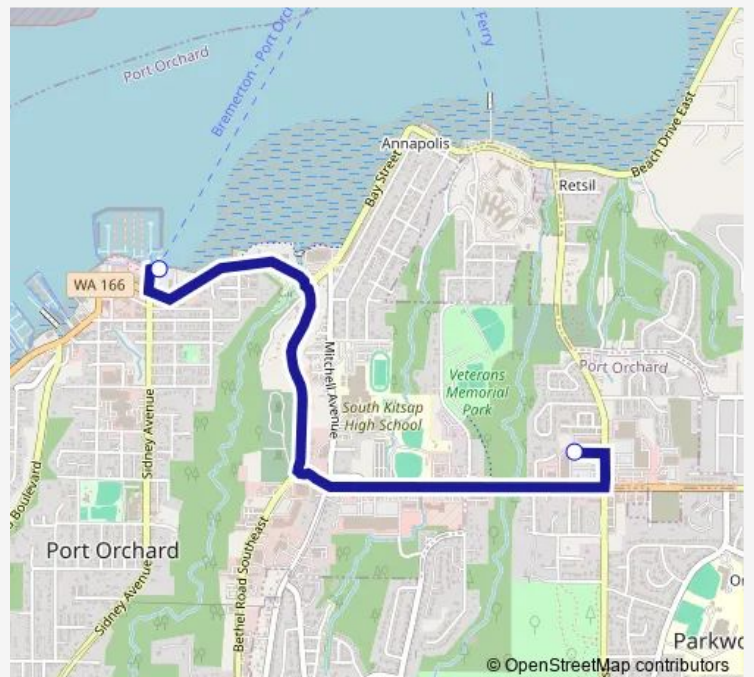

### Direction

Port Orchard Transit Center — Albertsons Plaza

2 stops

[Open route schedule](#)

Port Orchard Transit Center

Albertsons Plaza

### Route schedule

Port Orchard Transit Center — Albertsons Plaza

|           |             |
|-----------|-------------|
| Monday    | —           |
| Tuesday   | —           |
| Wednesday | —           |
| Thursday  | —           |
| Friday    | —           |
| Saturday  | —           |
| Sunday    | 09:00-13:00 |

### Route info

Direction: Port Orchard Transit Center

Stops: 2

Trip Duration: 0 hour 7 min

807 — Sunday On-Demand

### Direction

Bremerton Transportation Center (Btc) — West Bremerton Transit Center (Wbtc)

3 stops

[Open route schedule](#)

Bremerton Transportation Center (Btc)

Ostrich Bay at Bay Vista (Winco)

West Bremerton Transit Center (Wbtc)