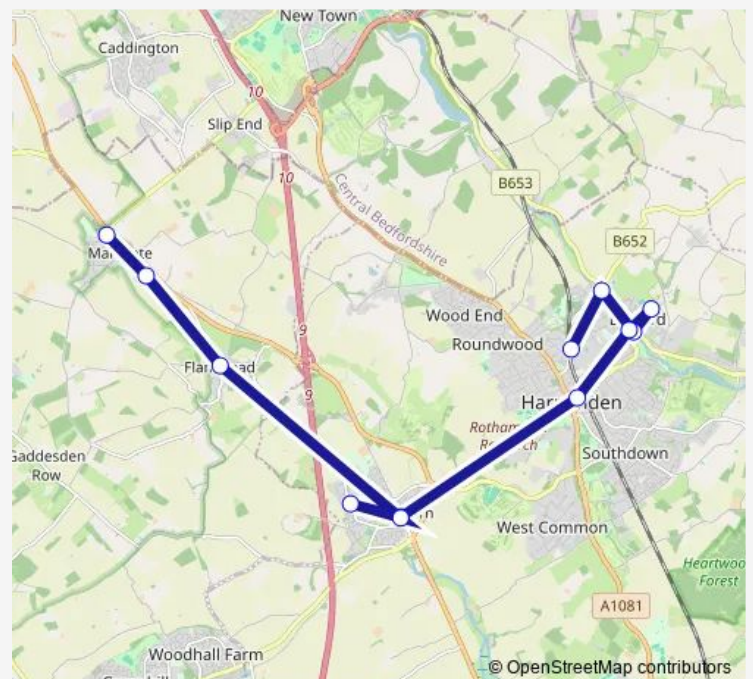

### Route schedule

The Malta Ph — The Malta Ph

Monday —

Tuesday —

Wednesday —

Thursday —

Friday 14:55

Saturday —

### Route info

Direction: The Malta Ph

Stops: 7

Trip Duration: 0 hour 5 min

■ 807

**Direction**

The Plume of Feathers Ph — St Georges School

13 stops