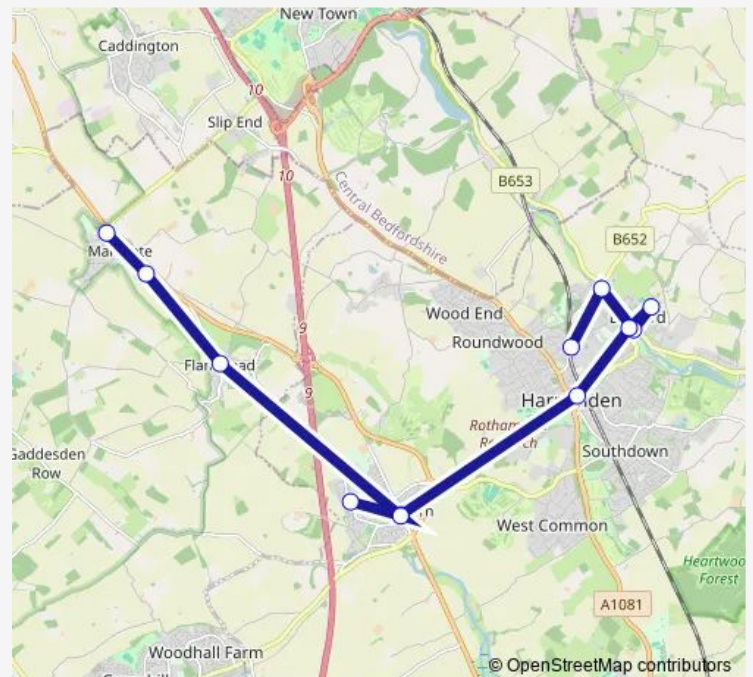

Tuesday —

Wednesday —

Thursday —

Friday 14:55

Saturday —

Sunday —

Route info

Direction: The Malta Ph

Stops: 7

Trip Duration: 0 hour 5 min

■ 807

Direction

The Plume of Feathers Ph — St Georges School

13 stops

[Open route schedule](#)

The Plume of Feathers Ph

Wednesday —

Thursday —

Friday 07:15-07:20

Saturday —

Sunday —

Route info

Direction: The Plume of Feathers Ph

Stops: 13

Route info

Direction: St Georges School

Stops: 12

Trip Duration: 1 hour 3 min

807 Bus time schedules and route maps are available in an offline PDF at busmaps.com. Use the busmaps.com website to see live bus times, train schedule or subway schedule, and step-by-step directions for all public transit in Luton