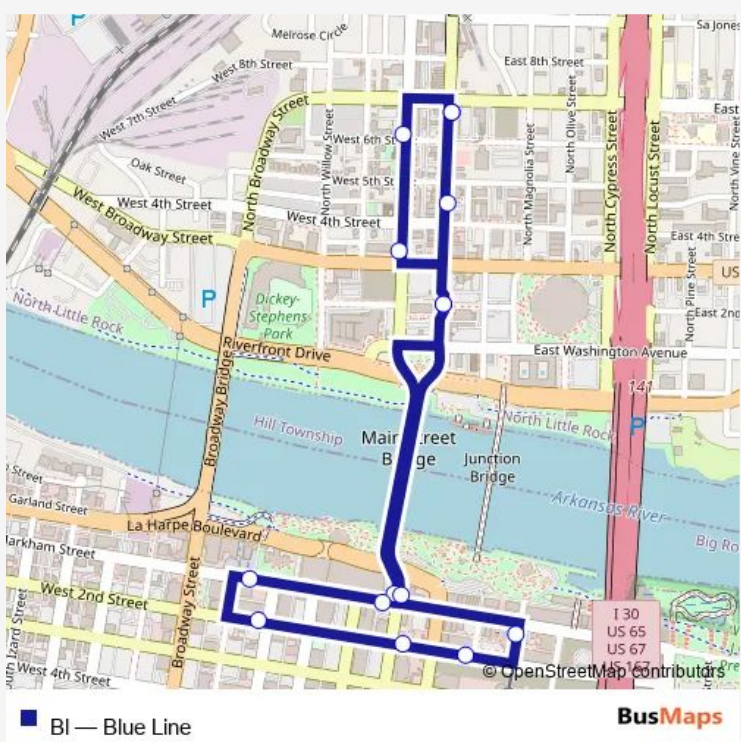

Tram BI Blue Line

[Go to website](#)

Direction
 Main St & Bishop Lindsey Ave — Main St & Bishop Lindsey Ave

15 stops

[Open route schedule](#)

- Main St & Bishop Lindsey Ave
- Maple St & 6th St
- Maple St & Broadway St
- Main & 2nd (to Little Rock)
- Scott & Markham-(to Rivrmar)
- River Market & Pres Clinton Ave
- 2nd & Rock Sts
- 2nd St & Scott St
- 2nd & Center
- Markham & Spring
- Markham & Scott Sts.
- Scott & Markham-(to Nlr)
- Main & 2nd (to Little Rock)
- Main St & 5th St
- Main St & Bishop Lindsey Ave

Route schedule

Main St & Bishop Lindsey Ave — Main St & Bishop Lindsey Ave

Monday	10:43-21:43
Tuesday	10:43-21:43
Wednesday	10:43-21:43
Thursday	10:43-21:43
Friday	08:18-23:38
Saturday	08:18-23:38
Sunday	11:43-18:23

Route info

Direction: Main St & Bishop Lindsey Ave

Stops: 15

Trip Duration: 0 hour 40 min

BI Tram time schedules and route maps are available in an offline PDF at busmaps.com. Use the busmaps.com website to see live bus times, train schedule or subway schedule, and step-by-step directions for all public transit in Little Rock