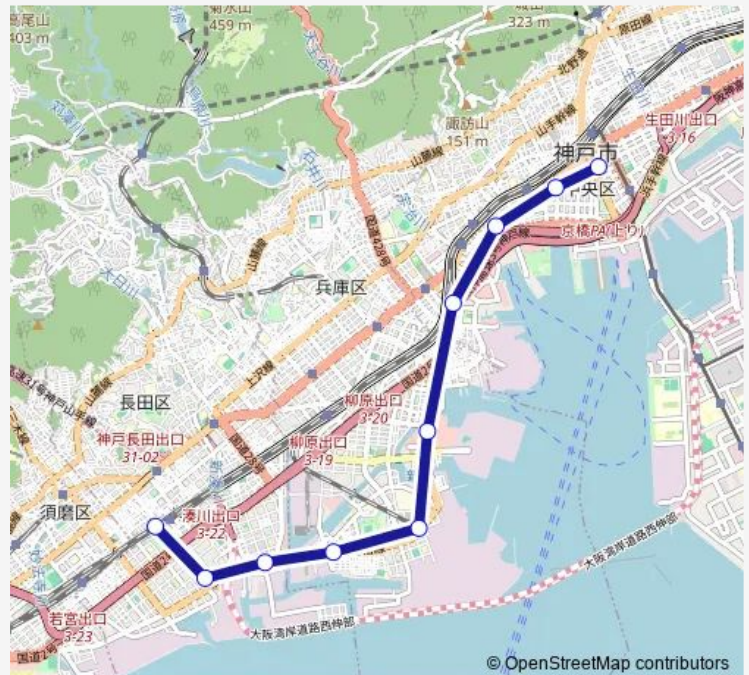

Monday 05:40-23:51

Tuesday 05:40-23:51

Wednesday 05:40-23:51

Thursday 05:40-23:51

Friday 05:40-23:51

Saturday 05:40-23:51

Sunday 05:40-23:51

Route info

Direction: 三宮・花時計前

Stops: 10

Trip Duration: 0 hour 15 min

Direction

新長田 — 三宮・花時計前

10 stops

[Open route schedule](#)

新長田