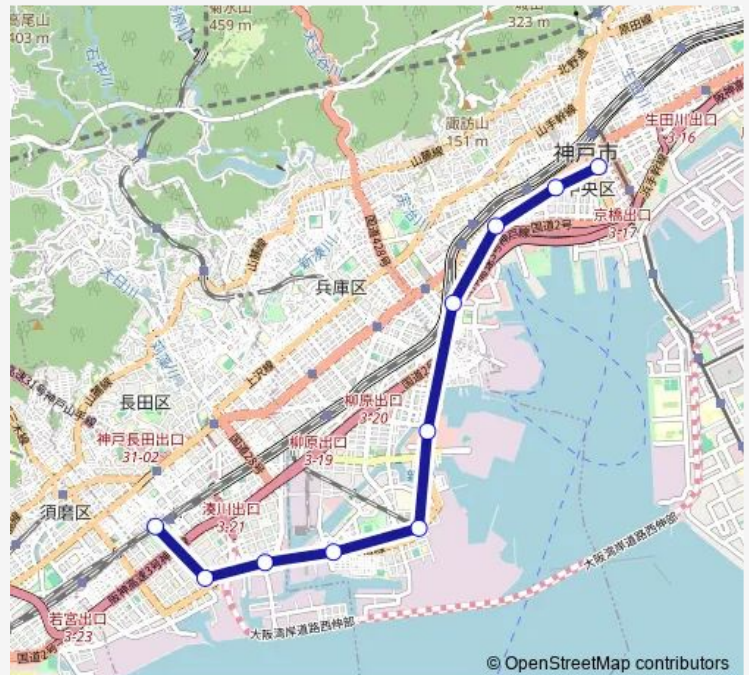

### Route schedule

三宮・花時計前 — 新長田

Monday 05:40-23:51

Tuesday 05:40-23:51

Wednesday 05:40-23:51

Thursday 05:40-23:51

Friday 05:40-23:51

Saturday 05:40-23:51

### Route info

Direction: 三宮・花時計前

Stops: 10

Trip Duration: 0 hour 15 min