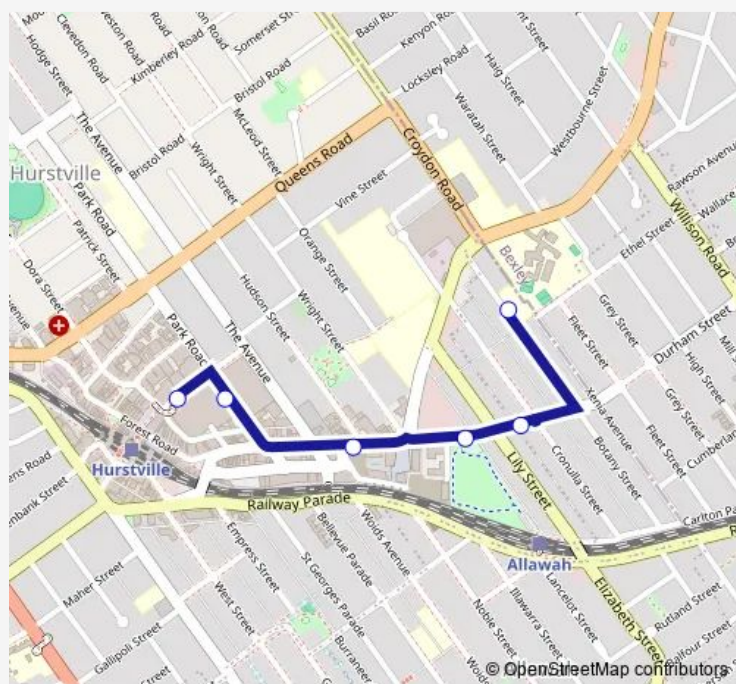

### Direction

Botany St Before Ethel Lane — Westfield Hurstville, Cross St

6 stops

[Open route schedule](#)

Botany St Before Ethel Lane

Durham St At Lily Lane

Kempt Field, Durham St

Forest Rd Opp Hudson St

Westfield Hurstville, Park Rd

Westfield Hurstville, Cross St

### Route schedule

Botany St Before Ethel Lane — Westfield Hurstville, Cross St

Monday 15:10

Tuesday 15:10

Wednesday 14:30

Thursday 15:10

Friday 15:10

Saturday —

### Route info

Direction: Botany St Before Ethel Lane

Stops: 6

Trip Duration: 0 hour 7 min

S076 School Bus time schedules and route maps are available in an offline PDF at [busmaps.com](https://busmaps.com). Use the [busmaps.com](https://busmaps.com) website to see live bus times, train schedule or subway schedule, and step-by-step directions for all public transit in Sydney