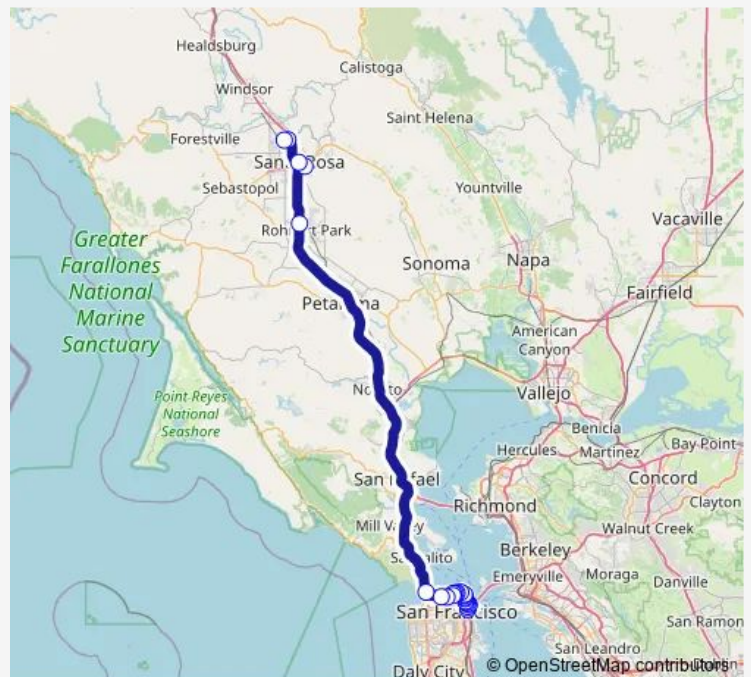

Thursday 16:07-17:08

Friday 16:07-17:08

Saturday —

Sunday —

**Route info**

Direction: Perry St & 3rd St

Stops: 23

Trip Duration: 1 hour 59 min