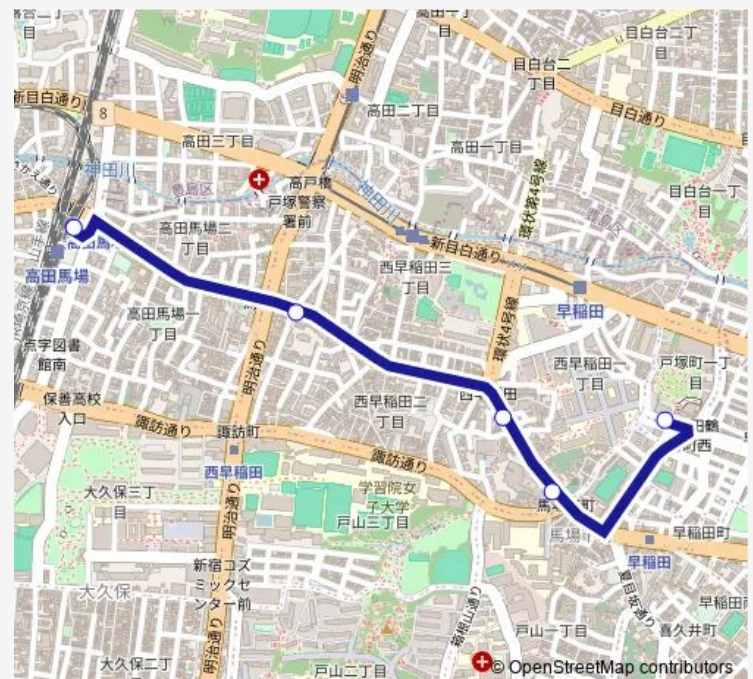

### Route schedule

早大正門 — 高田馬場駅前

Monday 07:36-21:00

Tuesday 07:36-21:00

Wednesday 07:36-21:00

Thursday 07:36-21:00

Friday 07:36-21:00

Saturday 07:36-21:00

### Route info

Direction: 早大正門

Stops: 5

Trip Duration: 0 hour 11 min