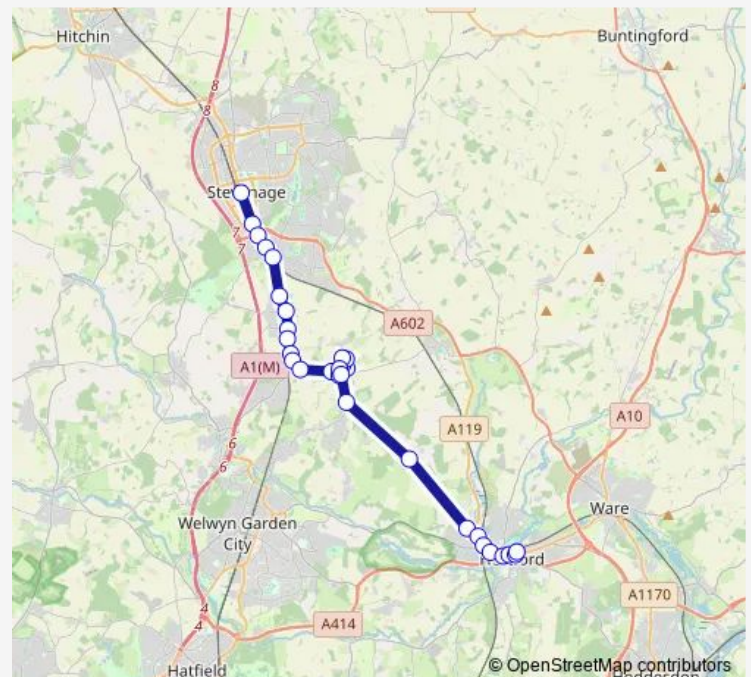

Thursday 11:10-14:10

Friday 14:10

Saturday 11:10-14:10

Sunday —

Route info

Direction: Bus Station

Stops: 30

Trip Duration: 0 hour 40 min

Market Street

Bus Station

Direction

Bus Station — Bus Station

30 stops

[Open route schedule](#)

Bus Station

Theatre