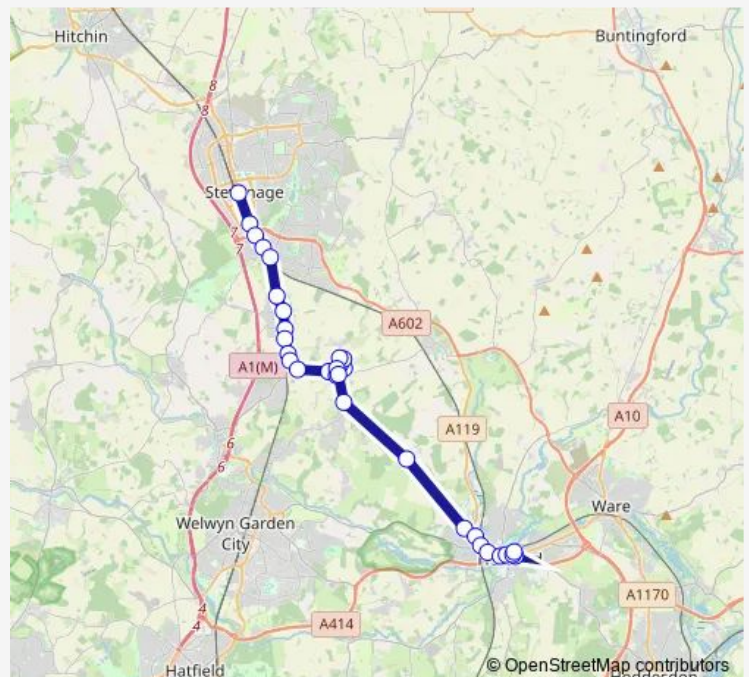

### Route schedule

Bus Station — Bus Station

Monday 14:10

Tuesday 11:10-14:10

Wednesday 14:10

Thursday 11:10-14:10

Friday 14:10

Saturday 11:10-14:10

### Route info

Direction: Bus Station

Stops: 31

Trip Duration: 0 hour 40 min

■ 379 — Stevenage - Hertford

St Andrew's Church

Windsor Drive

St Joseph's School