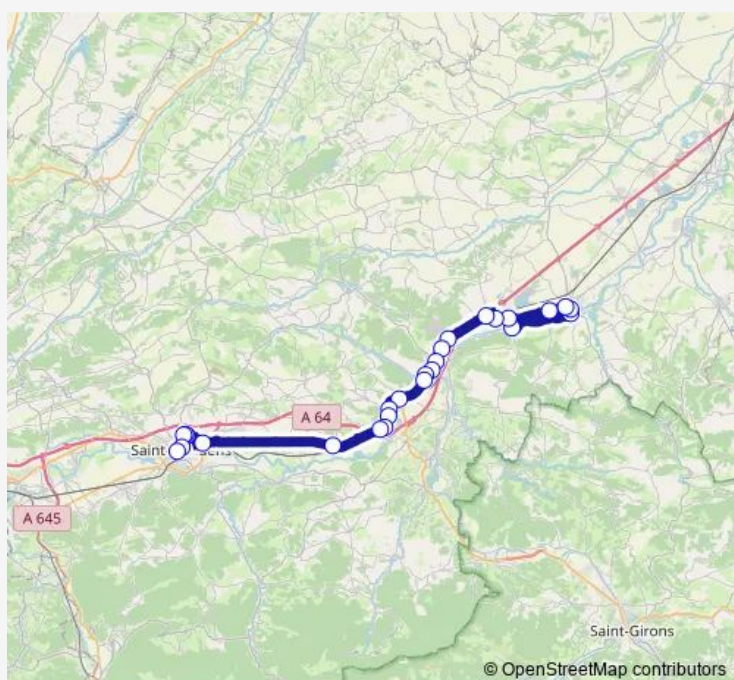

SAINT-GAUDENS - Lycée Bagatelle

Beauchalot - Le Baron

Beauchalot - Église

Lestelle-DE-Saint-Martory - Village

Lestelle-DE-Saint-Martory - Place

Castillon-DE-Saint-Martory - Apas

Arnaud-Guilhem - L'Escalère

SAINT-MARTORY - Syndicat d'Initiative

Route schedule

SAINT-GAUDENS - Jardin Public — SAINT-MARTORY - Syndicat d'Initiative

Monday	—
Tuesday	—
Wednesday	—
Thursday	12:15
Friday	—
Saturday	—
Sunday	—

Route info

Direction: SAINT-GAUDENS - Jardin Public

Stops: 10

Trip Duration: 0 hour 30 min

Direction

Mauran - Salle des Fêtes — SAINT-GAUDENS - Jardin Public

26 stops

[Open route schedule](#)

Mauran - Salle des Fêtes

Couladère - Village