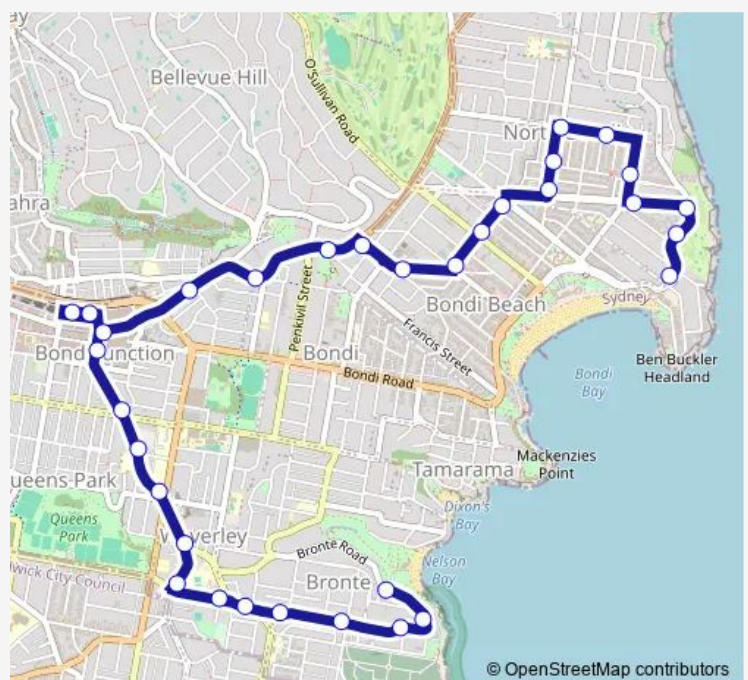

Old South Head Rd At Paul St

Westfield Bondi Junction, Oxford St, Stand A

Bondi Junction Station, Stand P

Bondi Junction Station, Stand K

Bronte Rd At Gray St

Route schedule

North Bondi Shops, Campbell Pde, Stand B — Bronte Beach Terminus, Bronte Rd

Stops: 33

Trip Duration: 0 hour 38 min

379 — Bronte to North Bondi

Bronte Rd At Birrell St

Bronte Rd Opp Waverley Public School

Bronte Rd At Carrington Rd

Bronte Rd Opp Albion St

St Catherine's School, Gate 1, Albion St

Macpherson St Opp Wills Av

Macpherson St At Lugar St

Macpherson St Opp Macpherson Park

Macpherson St At St Thomas St

Macpherson St At Tipper Av

Bronte Rd Before Pacific St

Bronte Beach Terminus, Bronte Rd

Direction

Direction: Bronte Beach Terminus, Bronte Rd

Stops: 34

Trip Duration: 0 hour 38 min

Glenayr Av Opp Warners Av

Galilee Primary School, Blair St

Mitchell St At O'Donnell St

Murriverie Rd At Hardy St

Murriverie Rd Opp Frederick St